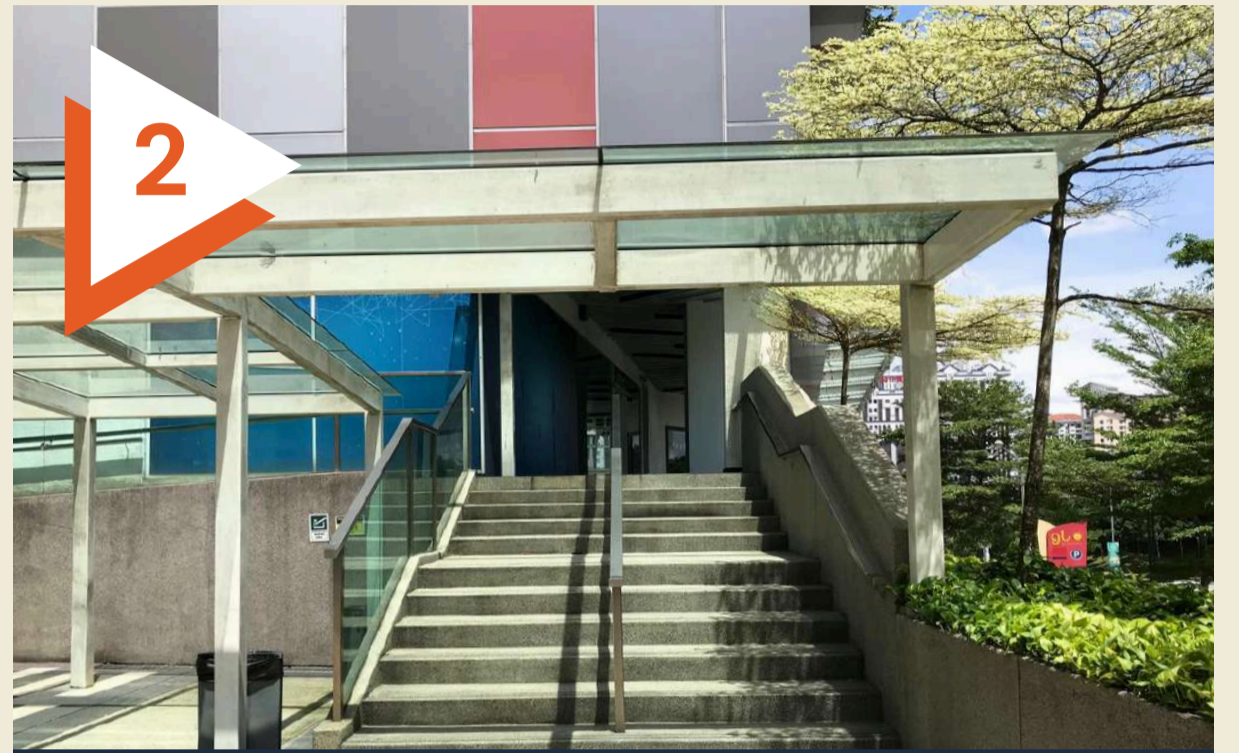

LEVEL 3A

Pintu A Menara Glomac

After exiting the ticketing counter, turn left to Menara Glomac.

Exit to Pintu A, Menara Glomac.

Follow the signage to Glo Damansara.

Walk straight until you see the stairs.

Take the stairs.

You'll see WORQ Co-working space L1 behind and enter the building.

VIA MRT ▶ LEVEL 3A

Pintu A Menara Glomac

DROP-OFF

In Front of 7 Eleven

EVENT SPACE

You may drop-off in front of 7 Eleven.

Turn right and walk straight until you see the stairs.

You'll see WORQ Co-working space L1 behind and enter the building.

You'll see the event space at your left.

You have arrived at the event space.

DROP-OFF

In Front of 7 Eleven

LEVEL 3A

You may drop-off in front of 7 Eleven.