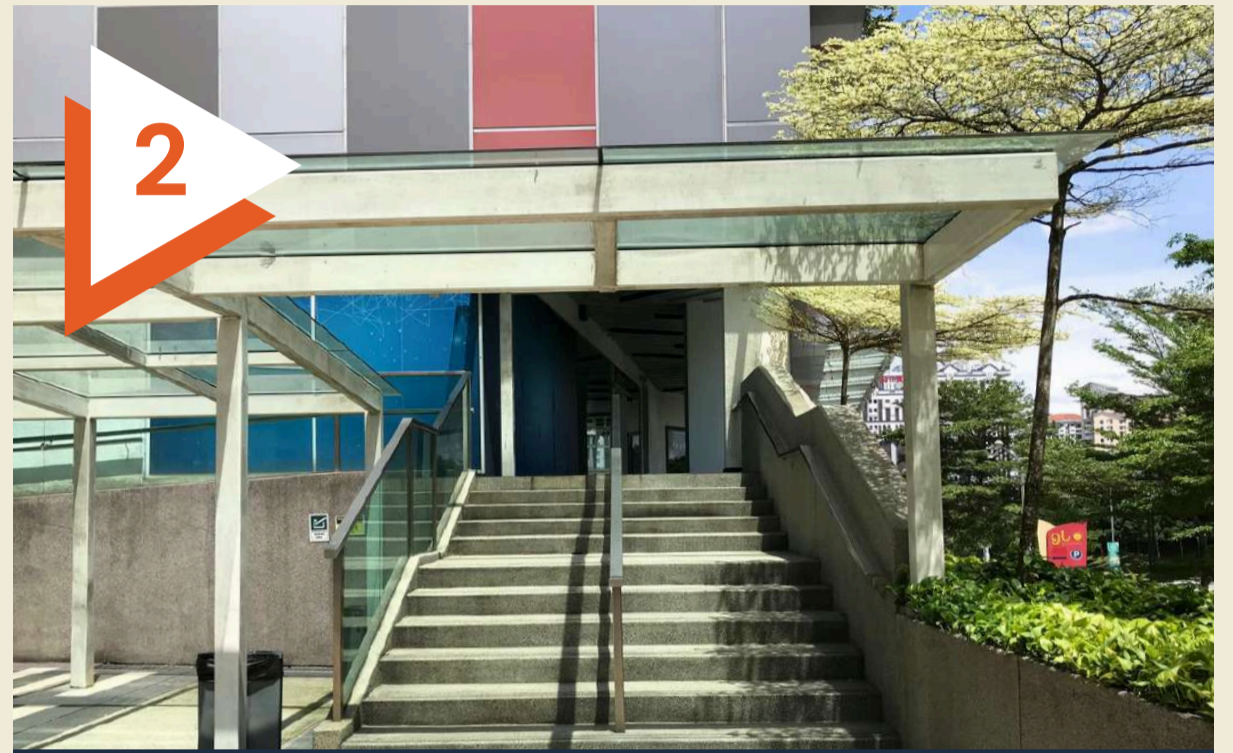

You'll see WORQ Co-working space L1 behind and enter the building.

VIA MRT ▶ LEVEL 3A

Pintu A Menara Glomac

DROP-OFF

In Front of 7 Eleven

EVENT SPACE

You may drop-off in front of 7 Eleven.

Turn right and walk straight until you see the stairs.

You'll see WORQ Co-working space L1 behind and enter the building.

You'll see the event space at your left.

You have arrived at the event space.

DROP-OFF

In Front of 7 Eleven

LEVEL 3A

You may drop-off in front of 7 Eleven.

Turn right and walk straight until you see the stairs.

You'll see WORQ Co-working space L1 behind and enter the building.

Once you enter the building, take the escalator to Level 3A.

You have arrived at WORQ L3A.