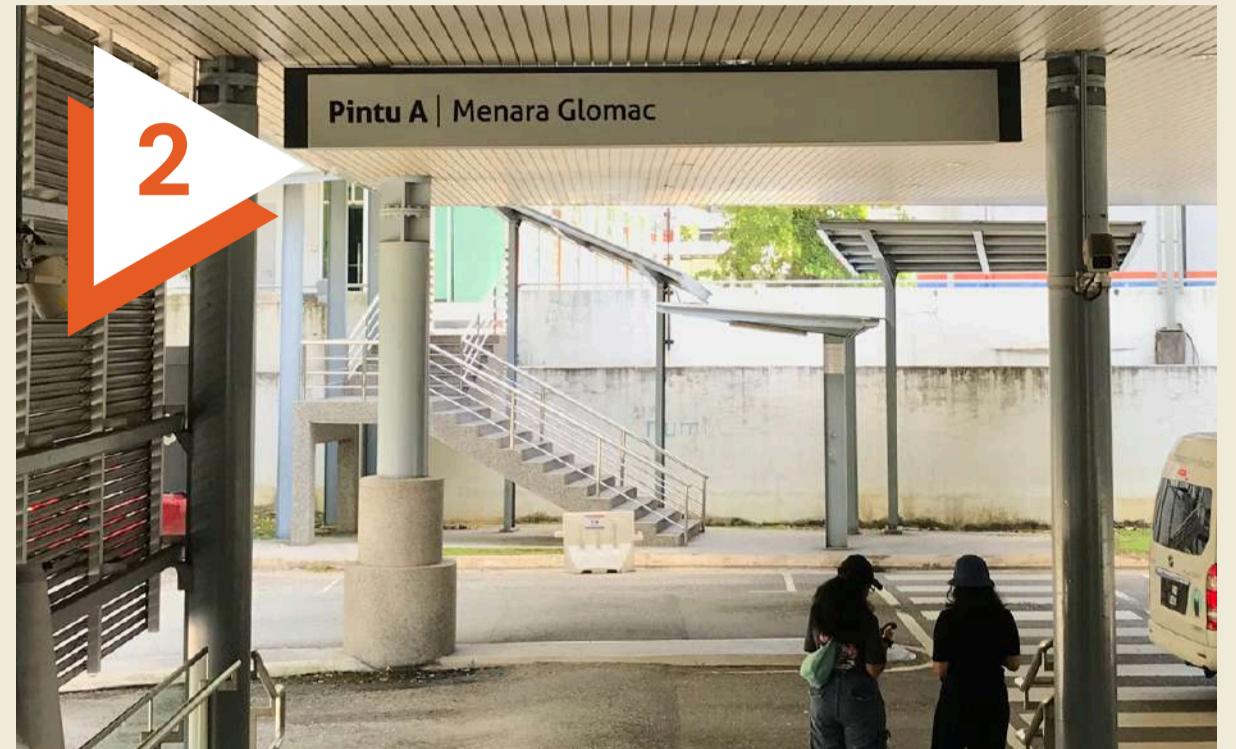

VIA MRT

Pintu A Menara Glomac

EVENT SPACE

1

KELUAR
Way Out

After the ticketing counter, turn left to Menara Glomac.

2

Pintu A | Menara Glomac

Exit to Pintu A, Menara Glomac.

3

RESIDENSI DAMANSARA
PARKING
GLO DAMANSARA

Follow the signage to Glo Damansara.

4

Walk straight until you see the stairs.

5

Take the stairs.

6

You'll see WORQ Co-working space L1 behind and enter the building.

VIA MRT

EVENT SPACE

Pintu A Menara Glomac

You'll see the event space at your left.

You have arrived at the event space!

VIA MRT

3
After taking the lift, turn right and you'll see the door that's leading to parking lot L3A.

4
Walk past the Parking Lot and enter the door.

5
You'll see Klinik Medivale and 32 Pearls Dental along the way.