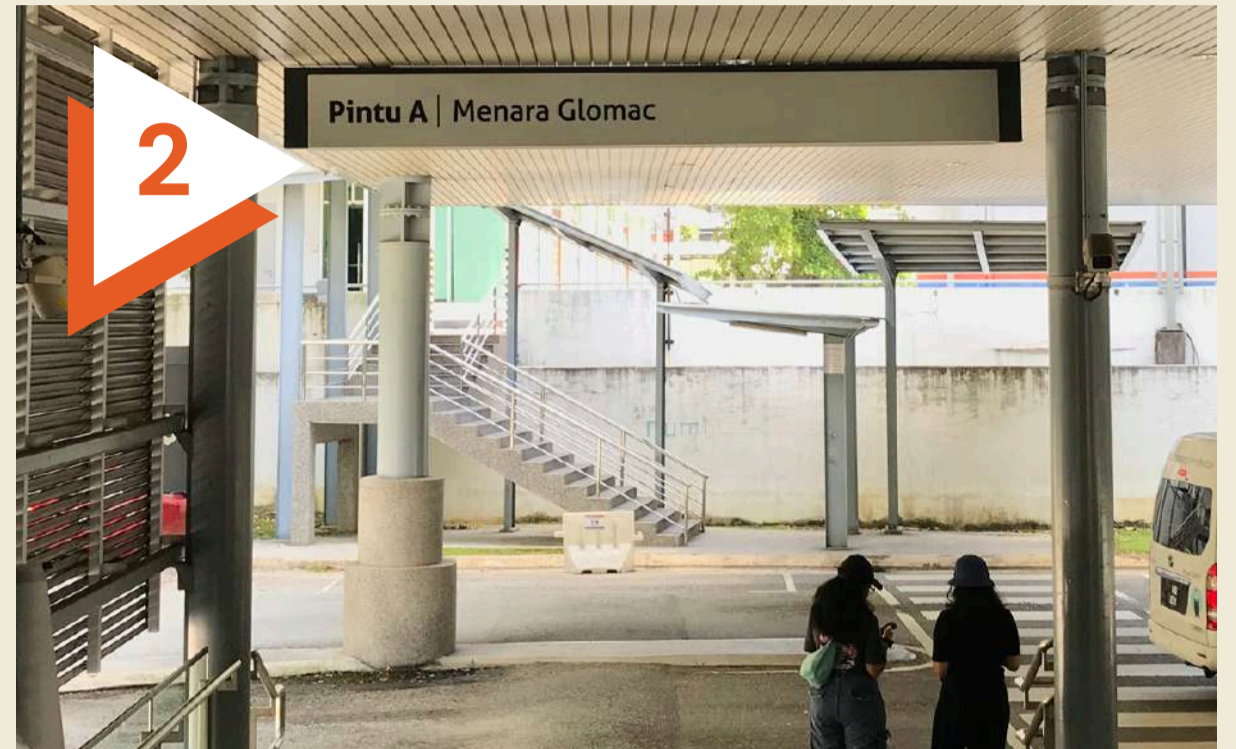

Exit to Pintu A, Menara Glomac.

3

RESIDENSI DAMANSARA
PARKING
GLO DAMANSARA

Follow the signage to Glo Damansara.

4

Walk straight until you see the stairs.

5

Take the stairs.

6

You'll see WORQ Co-working space L1 behind and enter the building.

VIA MRT

EVENT SPACE

Pintu A Menara Glomac

You'll see the event space at your left.

You have arrived at the event space!

VIA MRT

LEVEL 3A

Pintu A Menara Glomac

After exiting the ticketing counter, turn left to Menara Glomac.

Exit to Pintu A, Menara Glomac.

Follow the signage to Glo Damansara.

Walk straight until you see the stairs.

Take the stairs.

3
After taking the lift, turn right and you'll see the door that's leading to parking lot L3A.

4
Walk past the Parking Lot and enter the door.

5
You'll see Klinik Medivale and 32 Pearls Dental along the way.