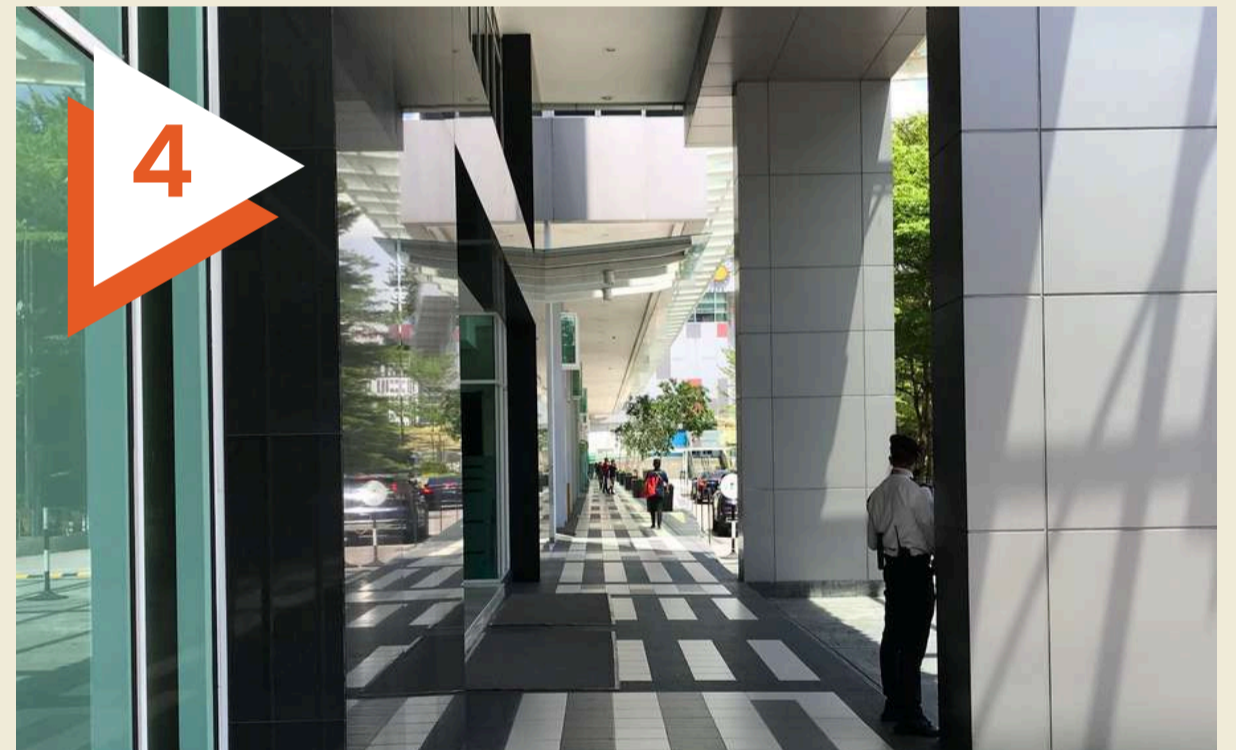

6

You'll see WORQ Co-working space L1 behind and enter the building.

VIA MRT

EVENT SPACE

Pintu A Menara Glomac

You'll see the event space at your left.

You have arrived at the event space!

VIA MRT

LEVEL 3A

Pintu A Menara Glomac

After exiting the ticketing counter, turn left to Menara Glomac.

Exit to Pintu A, Menara Glomac.

Follow the signage to Glo Damansara.

Walk straight until you see the stairs.

Take the stairs.

You'll see WORQ Co-working space L1 behind and enter the building.

VIA MRT ▶ LEVEL 3A

Pintu A Menara Glomac

DROP-OFF

In Front of 7 Eleven

EVENT SPACE

You may drop-off in front of 7 Eleven.

Turn right and walk straight until you see the stairs.

You'll see WORQ Co-working space L1 behind and enter the building.

You'll see the event space at your left.

You have arrived at the event space.

DROP-OFF

In Front of 7 Eleven

LEVEL 3A

You may drop-off in front of 7 Eleven.