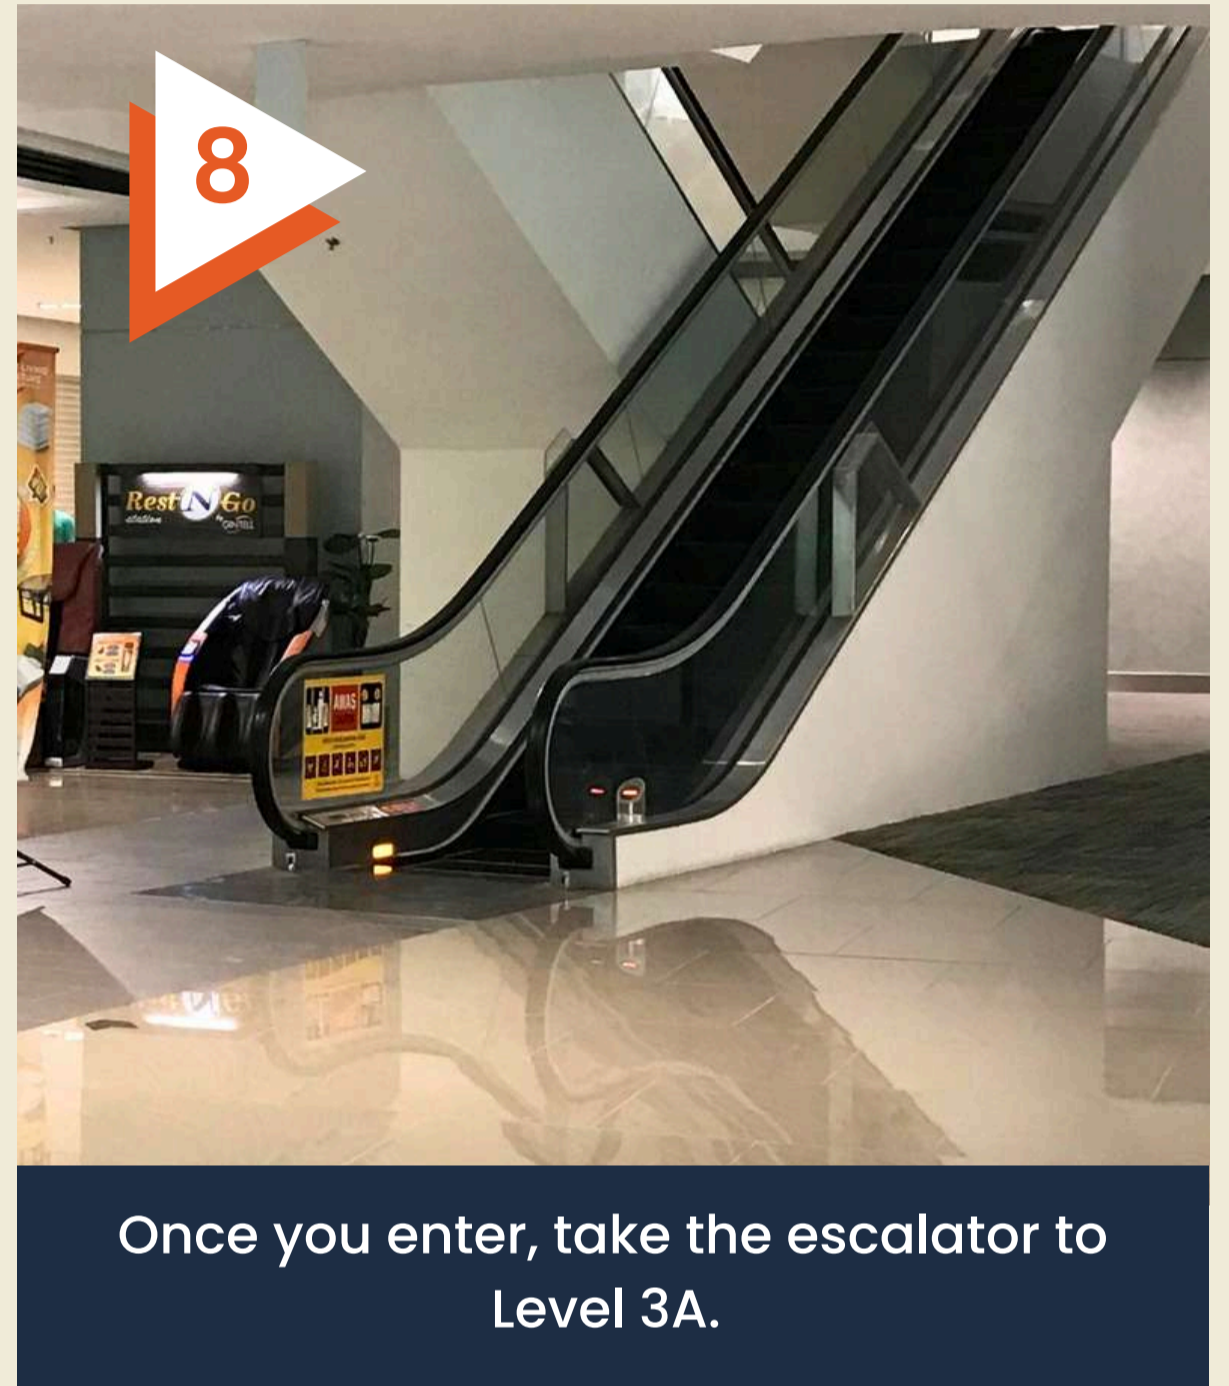

LEVEL 3A

Pintu A Menara Glomac

After exiting the ticketing counter, turn left to Menara Glomac.

Exit to Pintu A, Menara Glomac.

Follow the signage to Glo Damansara.

Walk straight until you see the stairs.

Take the stairs.

You'll see WORQ Co-working space L1 behind and enter the building.

VIA MRT ▶ LEVEL 3A

Pintu A Menara Glomac

DROP-OFF

In Front of 7 Eleven

EVENT SPACE

You may drop-off in front of 7 Eleven.

Turn right and walk straight until you see the stairs.

You'll see WORQ Co-working space L1 behind and enter the building.

You'll see the event space at your left.

You have arrived at the event space.

DROP-OFF

In Front of 7 Eleven

LEVEL 3A

You may drop-off in front of 7 Eleven.