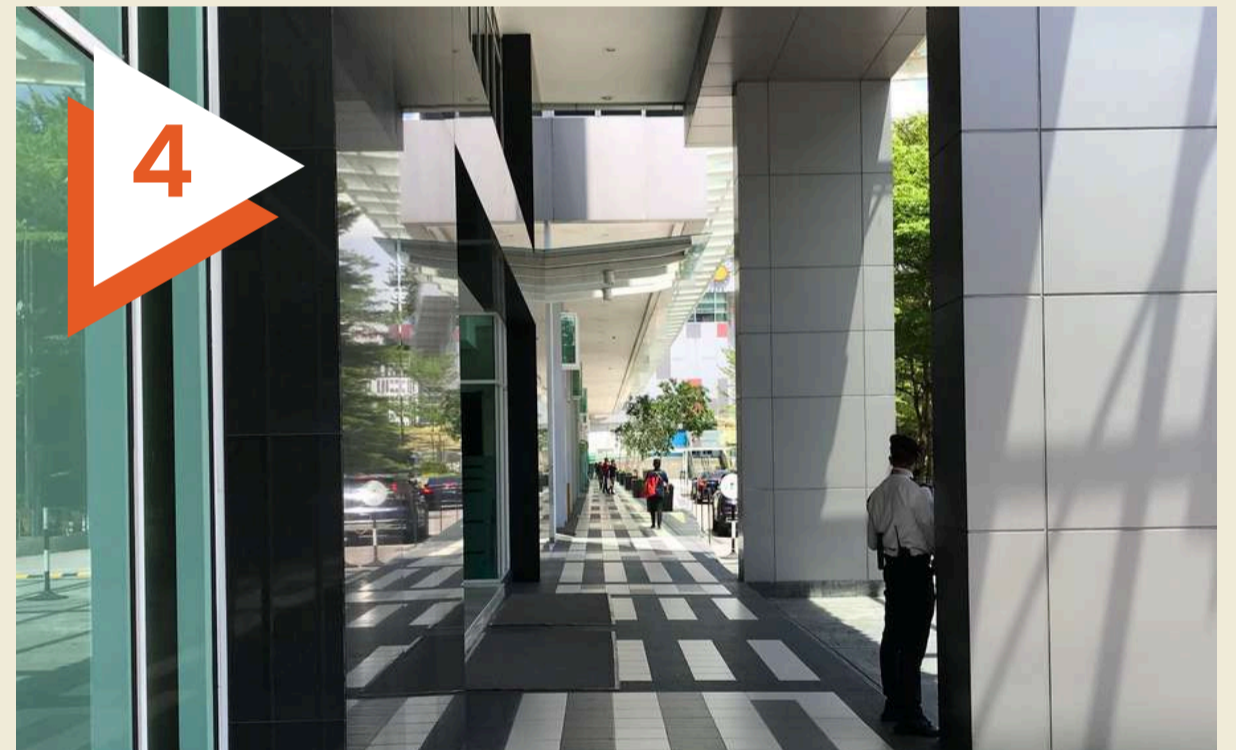

VIA MRT

Pintu A Menara Glomac

EVENT SPACE

1

KELUAR
Way Out

After the ticketing counter, turn left to Menara Glomac.

2

Pintu A | Menara Glomac

Exit to Pintu A, Menara Glomac.

3

RESIDENSI DAMANSARA
PARKING
GLO DAMANSARA

Follow the signage to Glo Damansara.

4

Walk straight until you see the stairs.

5

Take the stairs.

6

You'll see WORQ Co-working space L1 behind and enter the building.

VIA MRT

EVENT SPACE

Pintu A Menara Glomac

You'll see the event space at your left.

You have arrived at the event space!

VIA MRT

3
After taking the lift, turn right and you'll see the door that's leading to parking lot L3A.

4
Walk past the Parking Lot and enter the door.

5
You'll see Klinik Medivale and 32 Pearls Dental along the way.