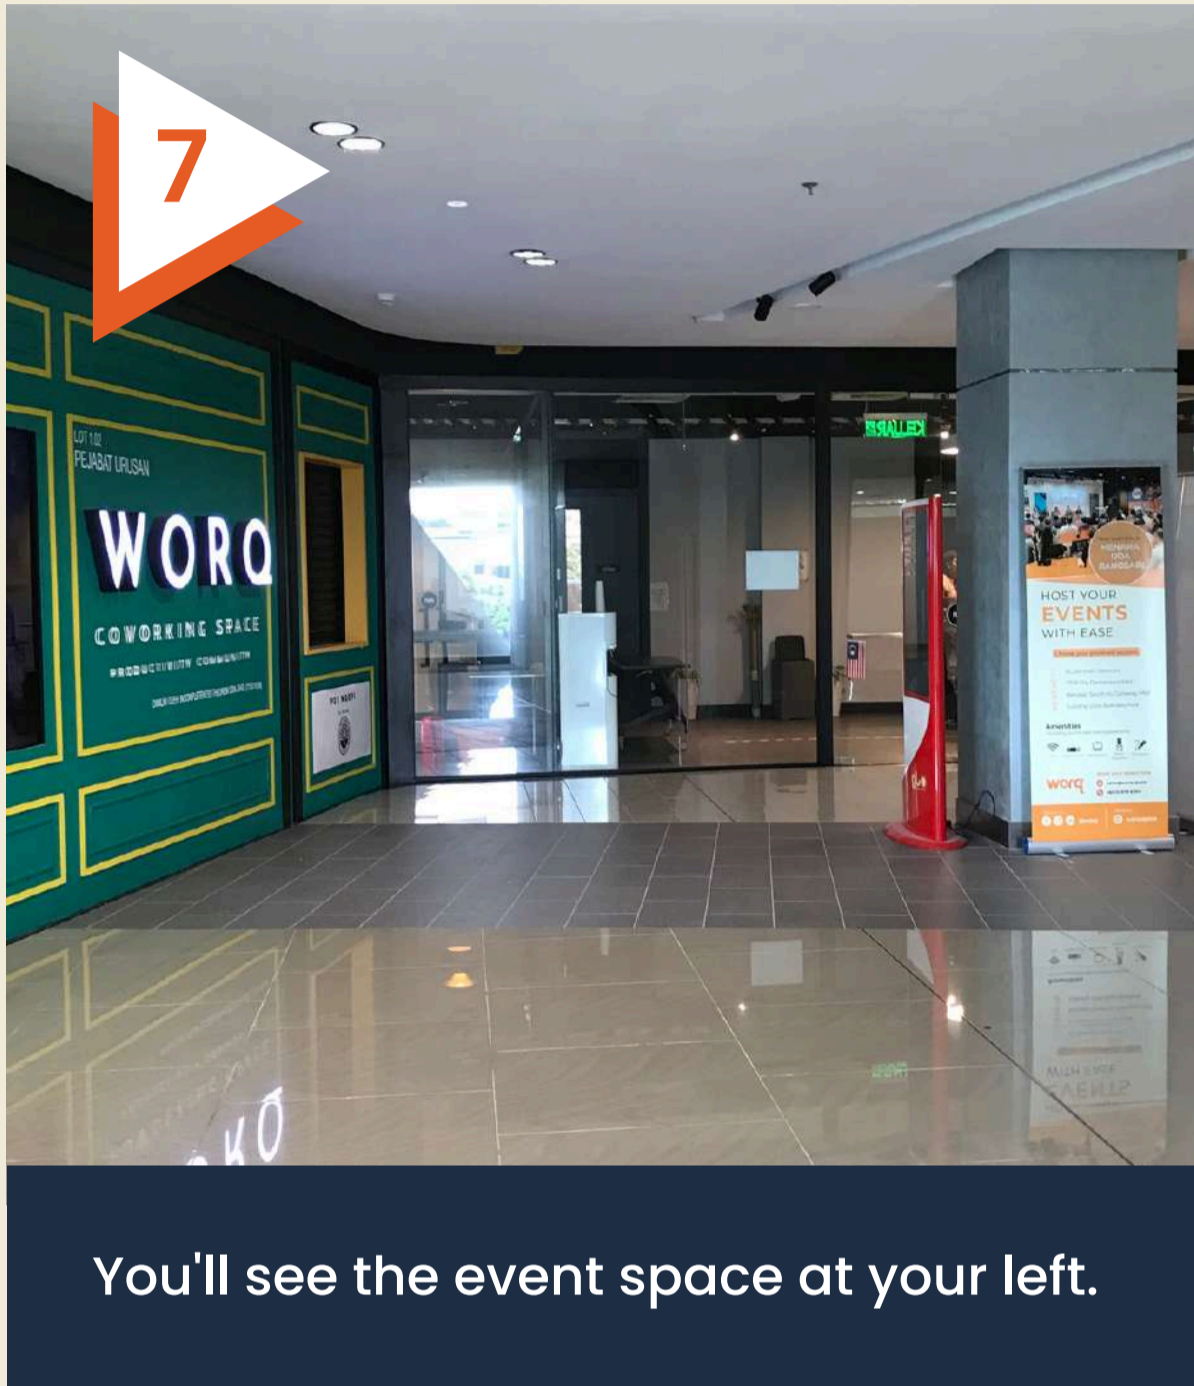

6

You'll see WORQ Co-working space L1 behind and enter the building.

VIA MRT

EVENT SPACE

Pintu A Menara Glomac

You'll see the event space at your left.

You have arrived at the event space!

VIA MRT

LEVEL 3A

Pintu A Menara Glomac

After exiting the ticketing counter, turn left to Menara Glomac.

Exit to Pintu A, Menara Glomac.

Follow the signage to Glo Damansara.

Walk straight until you see the stairs.

Take the stairs.

You'll see WORQ Co-working space L1 behind and enter the building.

VIA MRT ▶ LEVEL 3A

Pintu A Menara Glomac

DROP-OFF

In Front of 7 Eleven

EVENT SPACE

You may drop-off in front of 7 Eleven.

Turn right and walk straight until you see the stairs.

You'll see WORQ Co-working space L1 behind and enter the building.

You'll see the event space at your left.

You have arrived at the event space.

DROP-OFF

In Front of 7 Eleven

LEVEL 3A

You may drop-off in front of 7 Eleven.