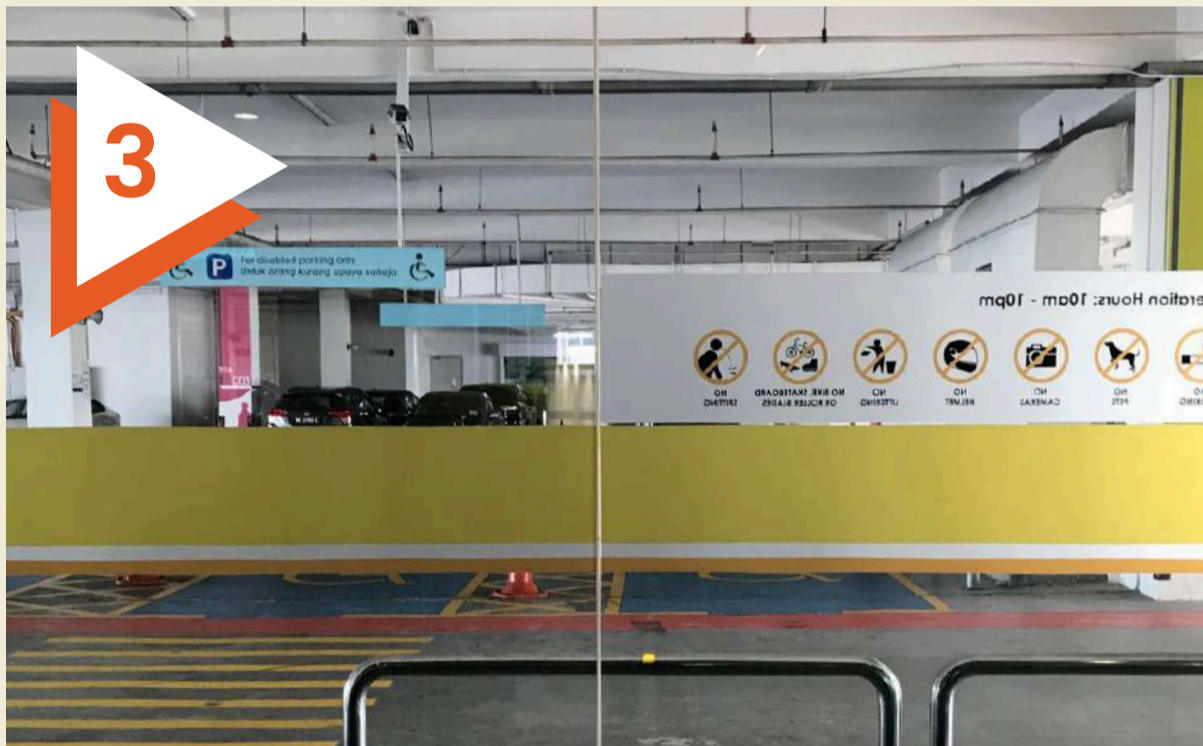

3
After taking the lift, turn right and you'll see the door that's leading to parking lot L3A.

4
Walk past the Parking Lot and enter the door.

5
You'll see Klinik Medivale and 32 Pearls Dental along the way.

6
You have arrived at WORQ Level 3A.

DRIVING ► EVENT SPACE

You may opt to park at Level 3A

Turn left and drive through Level 3A parking lot.

You may then turn left again to the parking area.

At Level 3A, find the door that leads to Jaya Grocer and enter the lift to Level 1.

Once you reach Level 1, just walk straight until the end.

You have arrived event space.

DRIVING ► LEVEL 3A

You may opt to park at Level 3A

Turn left and drive through Level 3A parking lot.

You may then turn left again to the parking area.

At Level 3A, walk straight to the end.

Walk past Klinik Medivalle and 32 Pearls Dental.

You have arrived WORQ L3A.

Parking Rates

Glo Damansara:

Weekdays:

First 2 hours.....	MYR1.00
3rd & 4th hour.....	MYR2.00
Subsequent hour.....	MYR3.00
Flat rate.....	MYR15.00