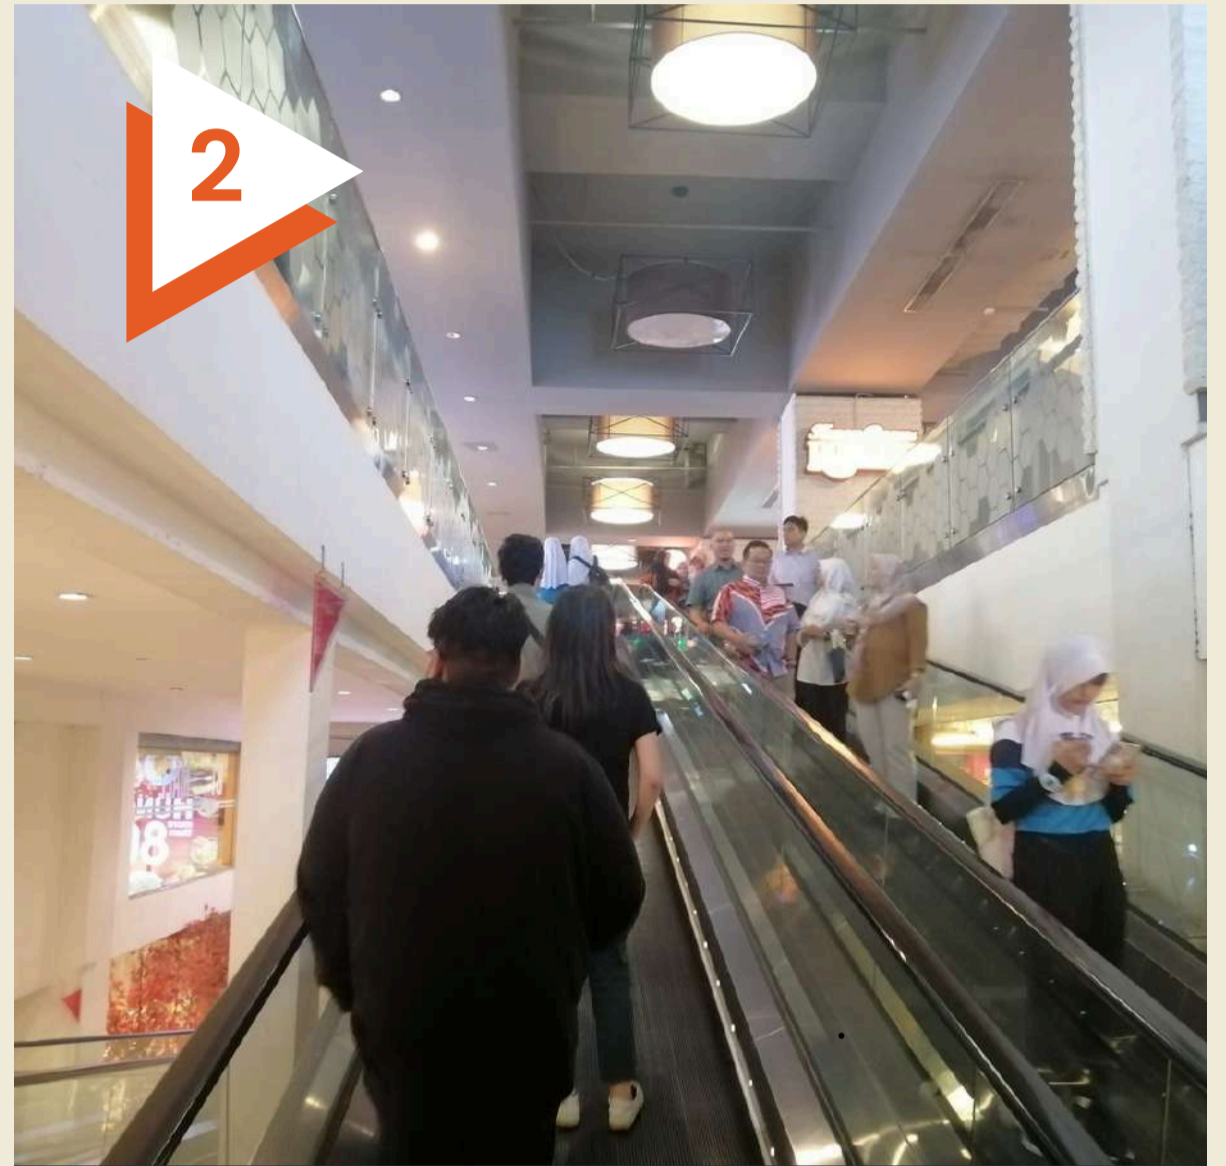

Have a safe journey to WORQ!

DRIVING

Sunway Putra Mall – B1 Parking

Park your vehicle at B1 Parking.

Take the escalator going up.

From the escalator, turn right and follow the path forward, walk past Chicken Rice Shop until you see elevators.