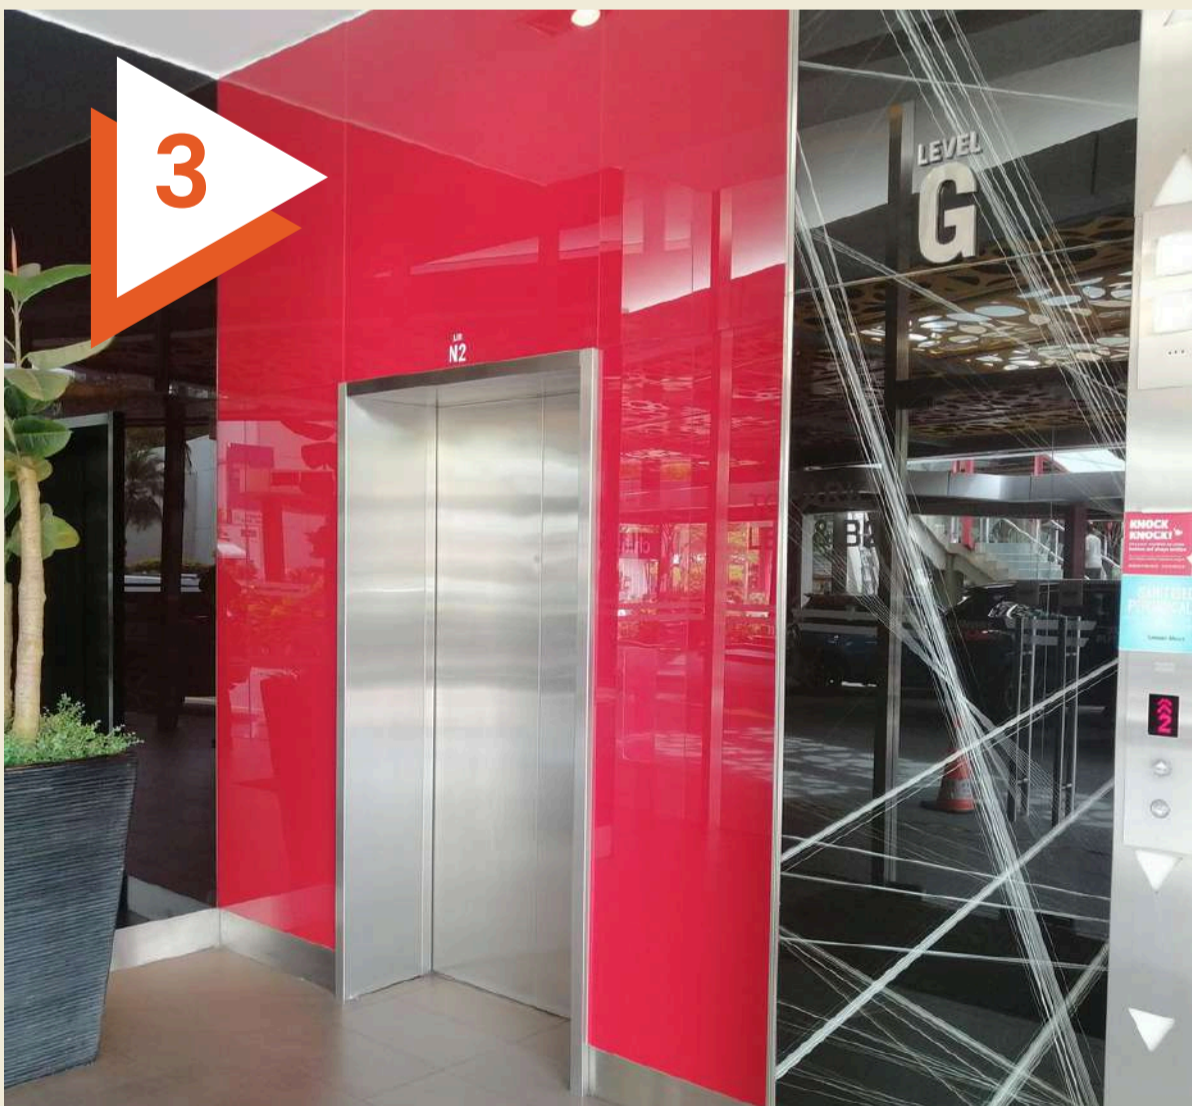

Once you find the elevators, take one up to Level 4.

DRIVING

Sunway Putra Mall – B1 Parking

Once out of the elevator, walk out and turn right .

You have arrived at WORQ Sunway Putra.

DROP-OFF

Main Entrance

1

For drop-offs, request to stop at the Main Entrance.

2

From the main entrance, don't go inside - instead turn right to the elevators.

3

Take the elevator to the 4th floor.

4

Once out of the elevator, walk out and turn right and you'll see WORQ on your right.