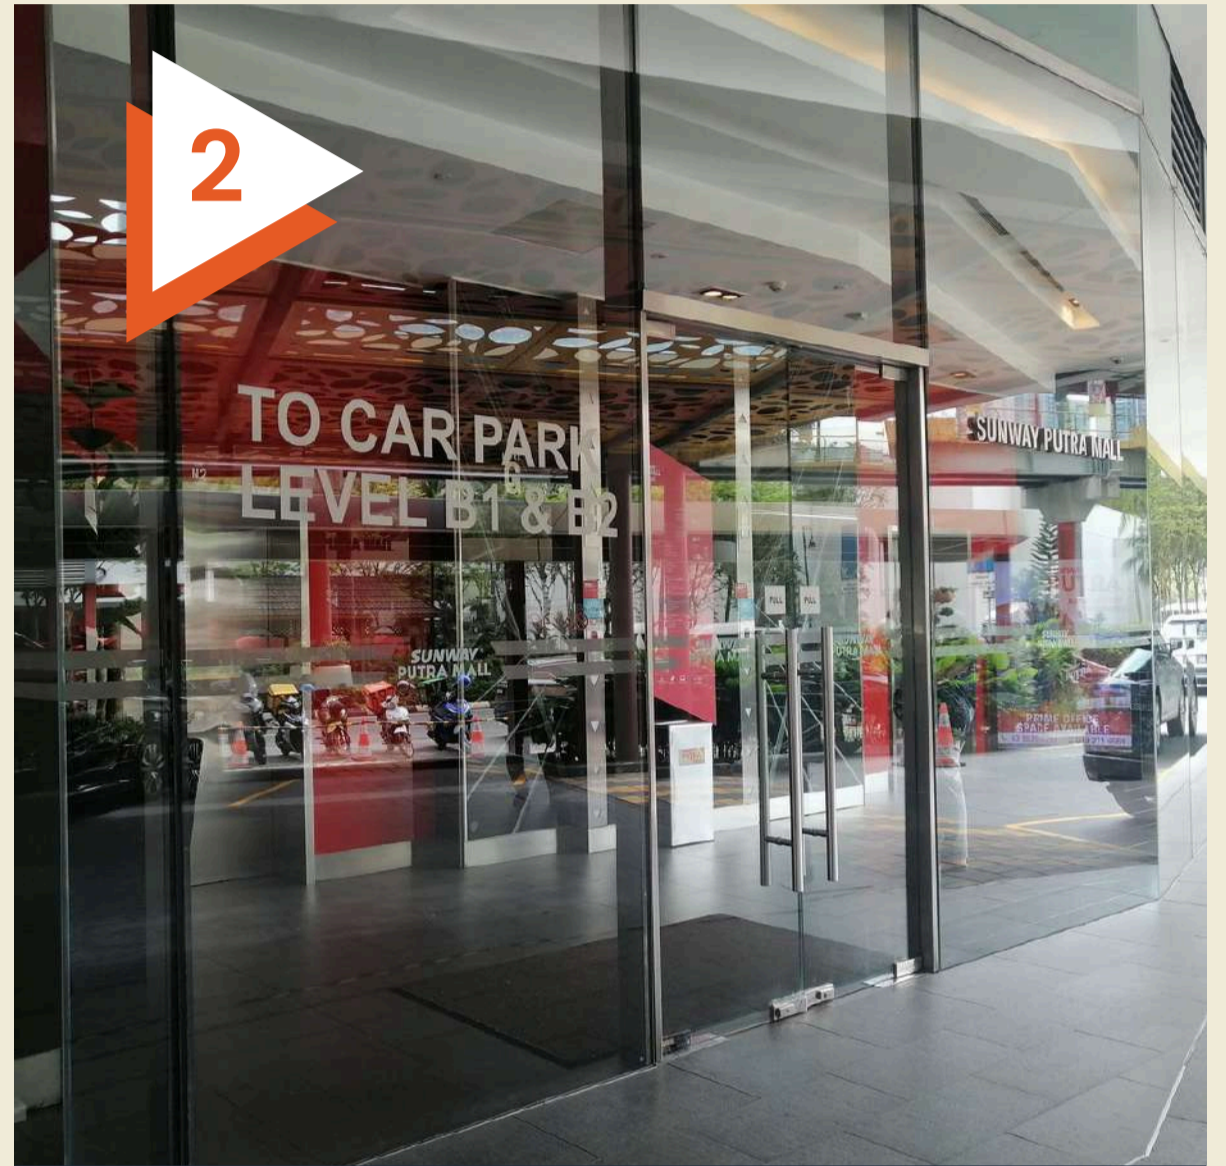

Have a safe journey to WORQ!

DRIVING

Sunway Putra Mall – B1 Parking

Park your vehicle at B1 Parking.

Take the escalator going up.

From the escalator, turn right and follow the path forward, walk past Chicken Rice Shop until you see elevators.

Once you find the elevators, take one up to Level 4.

DRIVING

Sunway Putra Mall – B1 Parking

Once out of the elevator, walk out and turn right .

You have arrived at WORQ Sunway Putra.

DROP-OFF

Main Entrance

1

For drop-offs, request to stop at the Main Entrance.

2

From the main entrance, don't go inside - instead turn right to the elevators.

3

Take the elevator to the 4th floor.

4

Once out of the elevator, walk out and turn right and you'll see WORQ on your right.