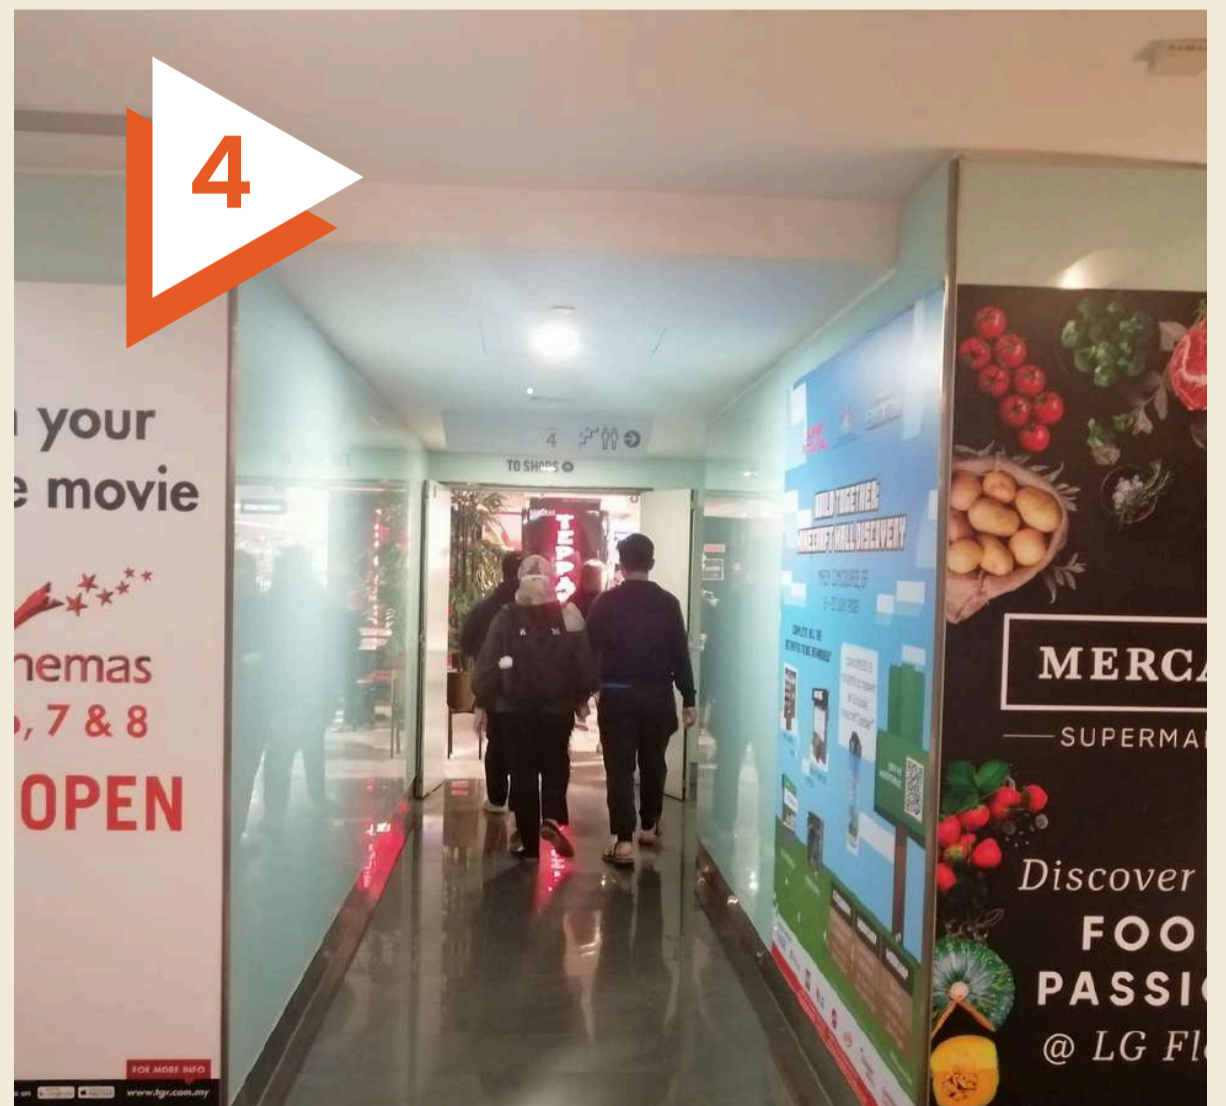

For drop-offs, request to stop at the Main Entrance.

2

From the main entrance, don't go inside - instead turn right to the elevators.

3

Take the elevator to the 4th floor.

4

Once out of the elevator, walk out and turn right and you'll see WORQ on your right.