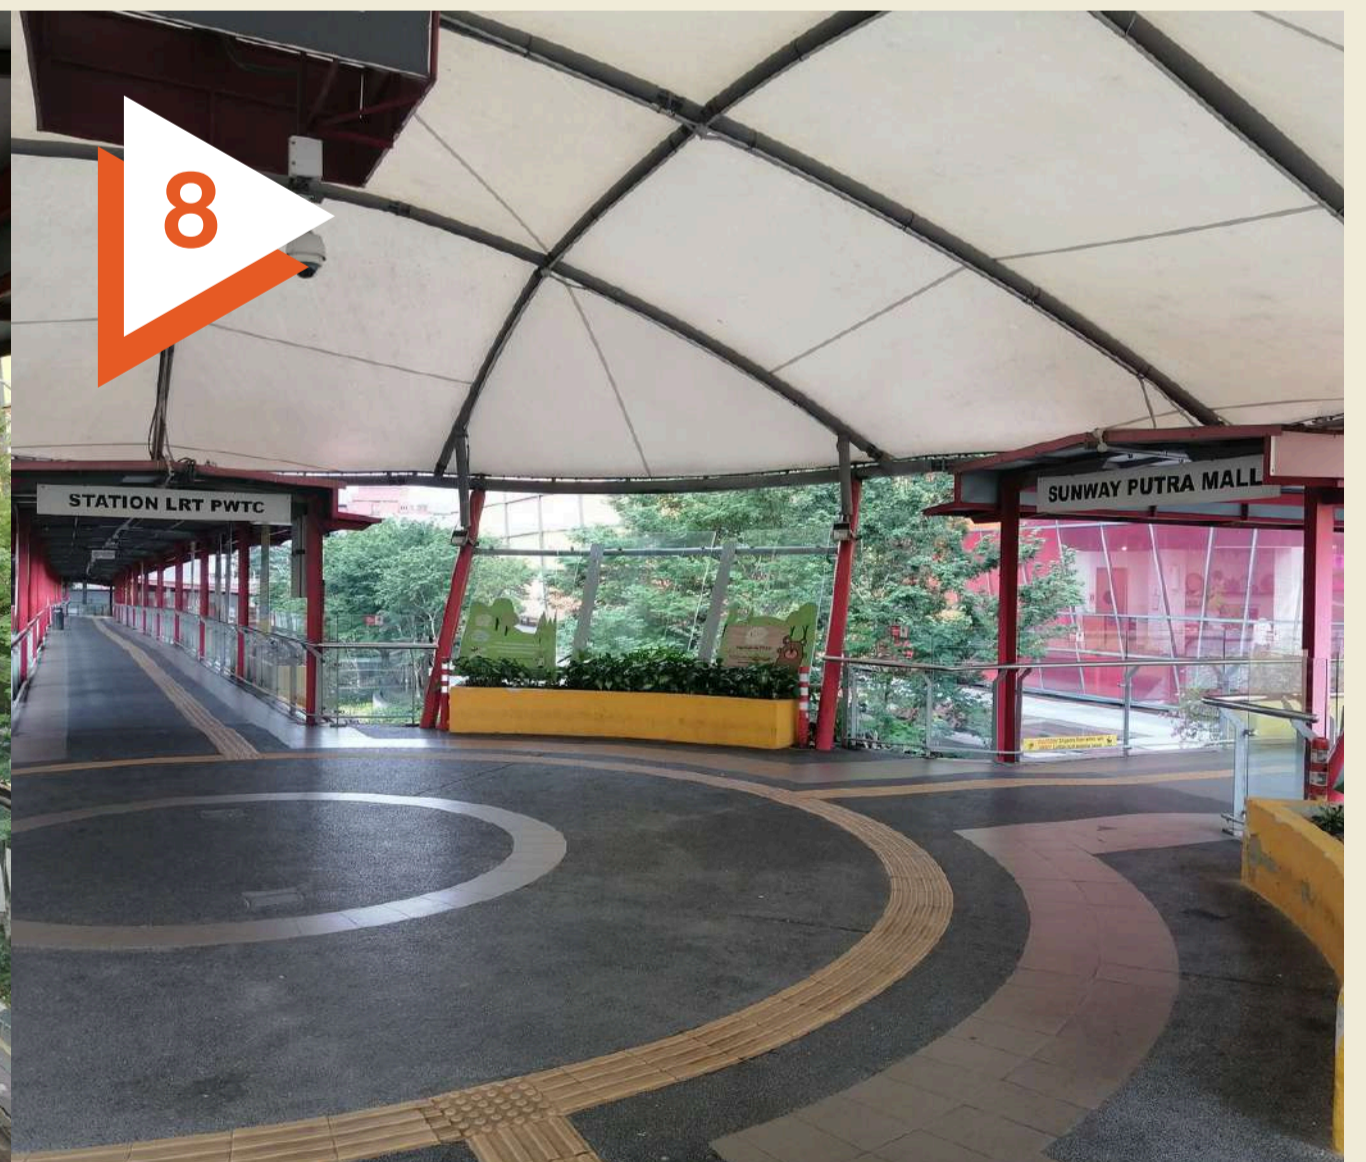

Take the lift/staircase up and follow the path forward.

VIA KTM

PUTRA KTM STATION

Continue following the path until you reach an intersection.
At the intersection, turn right and continue walking.

Follow the pathway until you see another intersection.
At the intersection, turn right and enter Sunway Putra Mall.