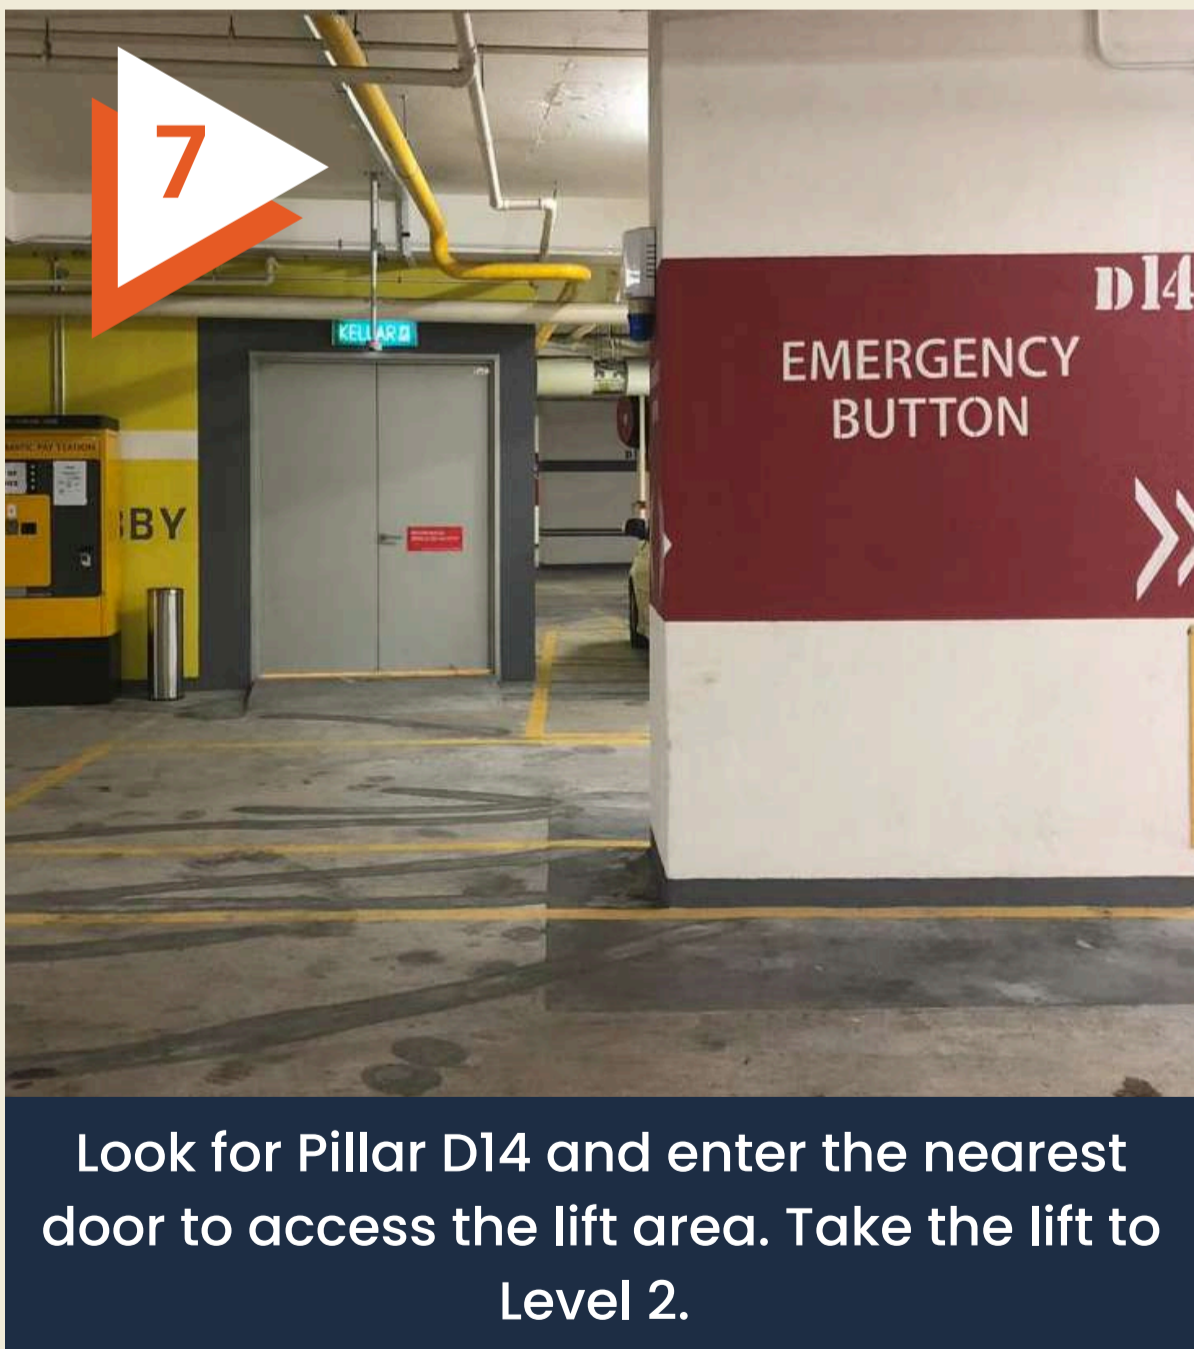

Follow the signage "Tower 3/ Shops/ Supermarket" and enter the door to the lift area. Take the lift to Level 1.

After exiting the lift, you will see the Tower 3 lobby on your right but do not enter the lobby.

Turn right and keep walking until you see the entrance to The Podium. Enter The Podium and exit to the other side.

The door to exit is beside Kobo Bakery.

Upon exiting The Podium, take the lift on your left to Level 2.

You have arrived!

 **From Carpark (Basement Level 1)**

Look for Pillar D14 and enter the nearest door to access the lift area. Take the lift to Level 2.

You have arrived!

Parking Rates

UOA BUSINESS PARK

Weekdays: