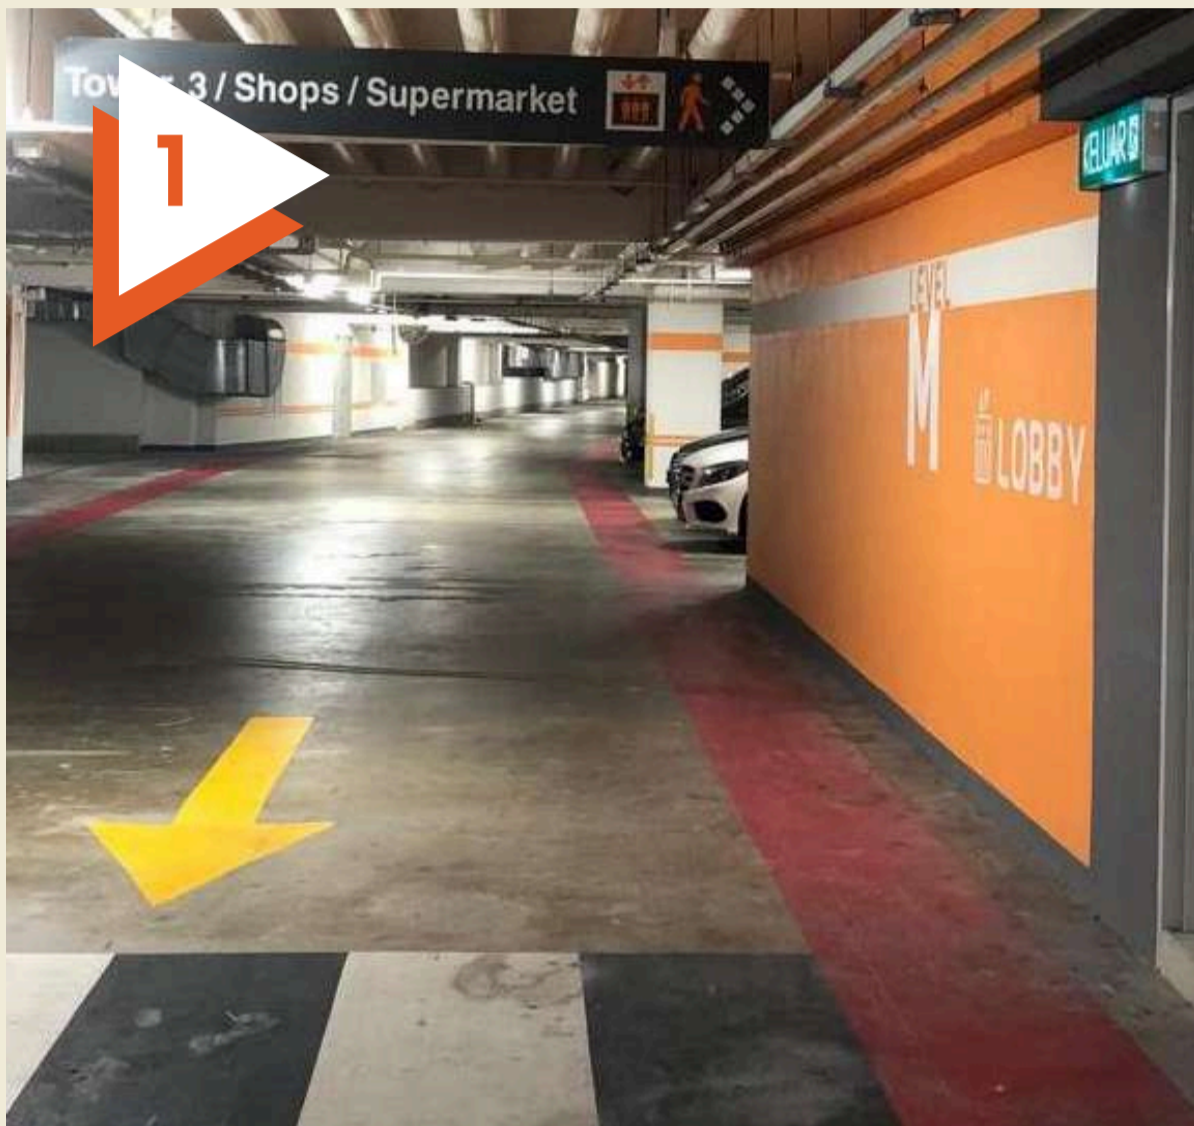

You will pass by Vin Nexus and Shals on your way. Follow the signboard to the right.

Upon exiting The Podium, take the lift on your left to Level 2.

You have arrived!

DRIVING

You may opt to park in Mezzanine

Follow the signage "Tower 3/ Shops/ Supermarket" and enter the door to the lift area. Take the lift to Level 1.

After exiting the lift, you will see the Tower 3 lobby on your right but do not enter the lobby.