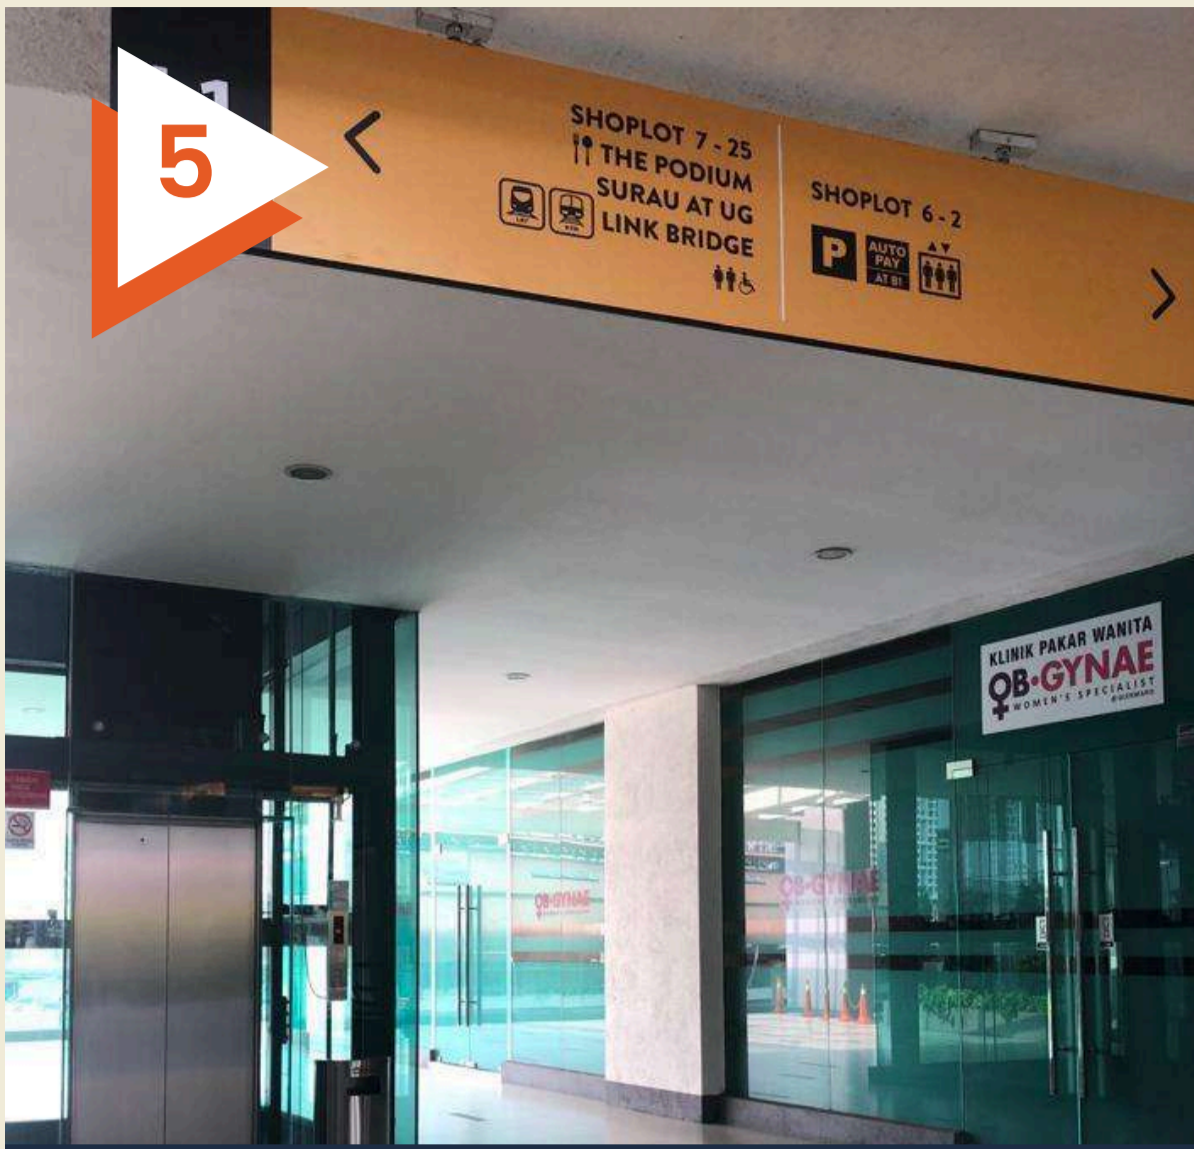

Scan for Waze
driving guide.

Have a safe journey to WORQ!

VIA LRT/KTM

UOA Business Park

Take the bridge link to UOA Business Park.

The bridge link is located next to the KTM ticketing counter.

At the end of the bridge, turn left and follow signage to The Podium.

You will pass by Vin Nexus and Shals on your way. Follow the signboard to the right.

Upon exiting The Podium, take the lift on your left to Level 2.

You have arrived!

DRIVING

You may opt to park in Mezzanine

Follow the signage "Tower 3/ Shops/ Supermarket" and enter the door to the lift area. Take the lift to Level 1.

After exiting the lift, you will see the Tower 3 lobby on your right but do not enter the lobby.