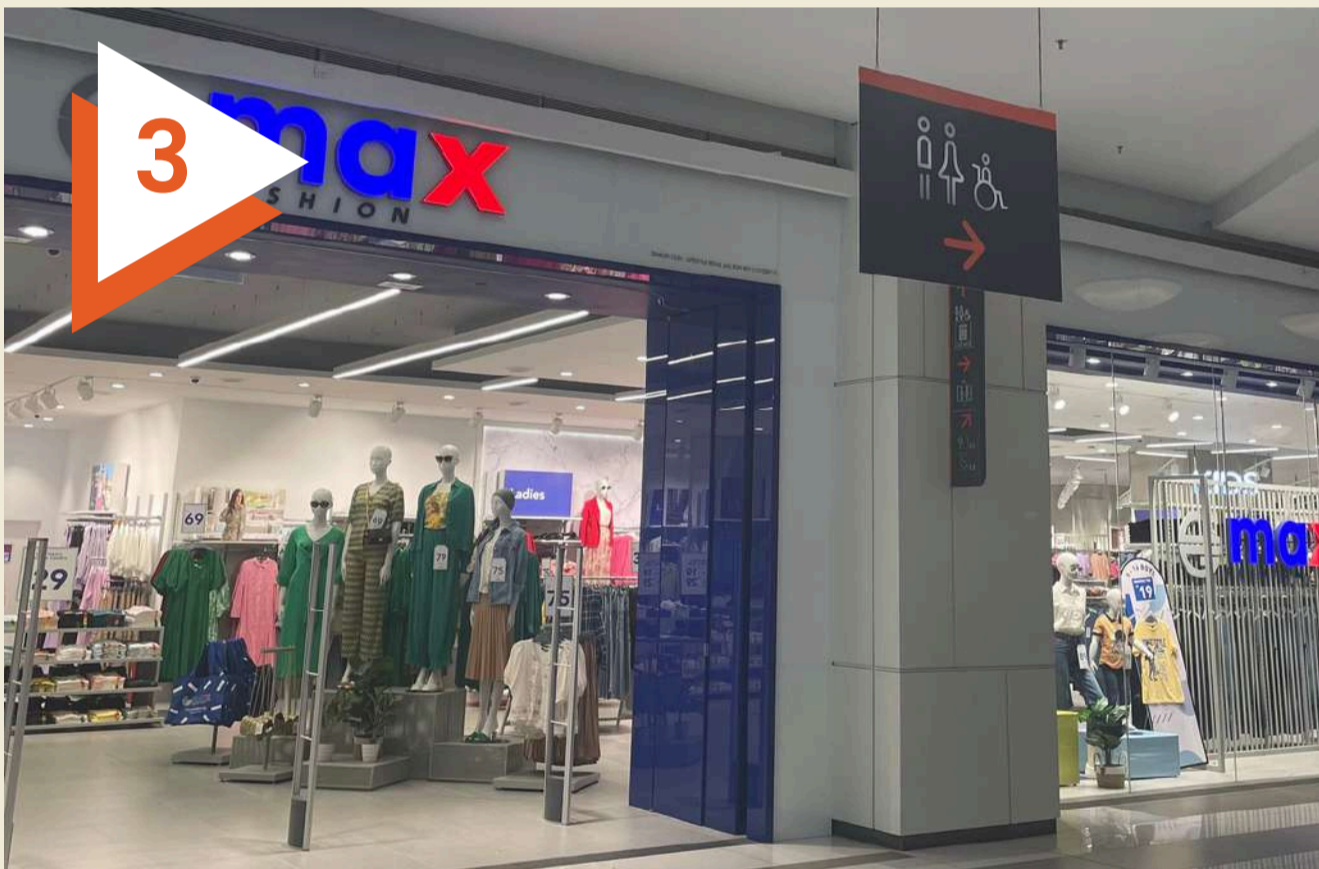

3

Take the lift on the right of maxFASHION and go to Level 6

4

Turn right immediately upon stepping out of the lift and walk towards DOSZ cafe.

5

Register here

Register at the lobby reception, the guards will then guide you to take the lift to level 20.