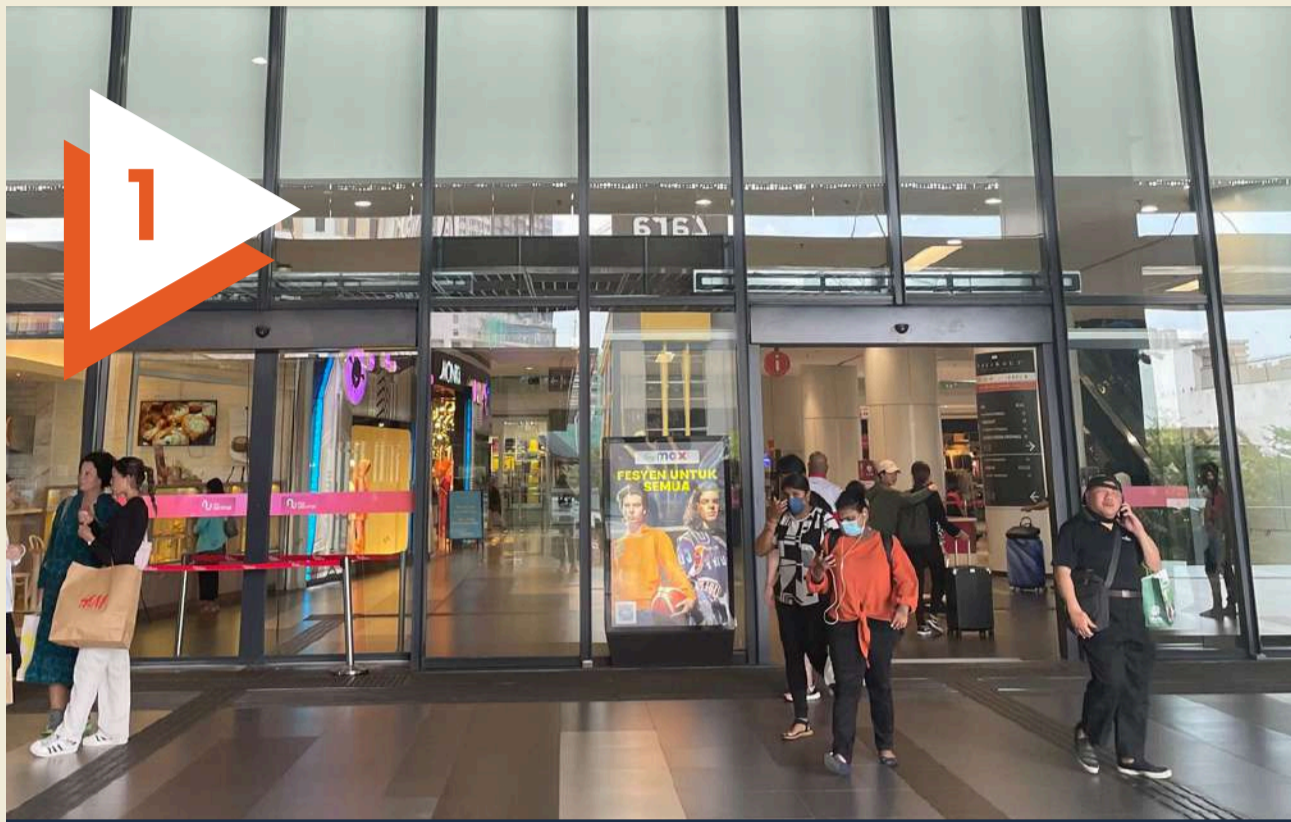

VIA MONORAIL

KL Sentral Monorail Station

1

After exiting the ticketing counter, walk straight through the entrance.