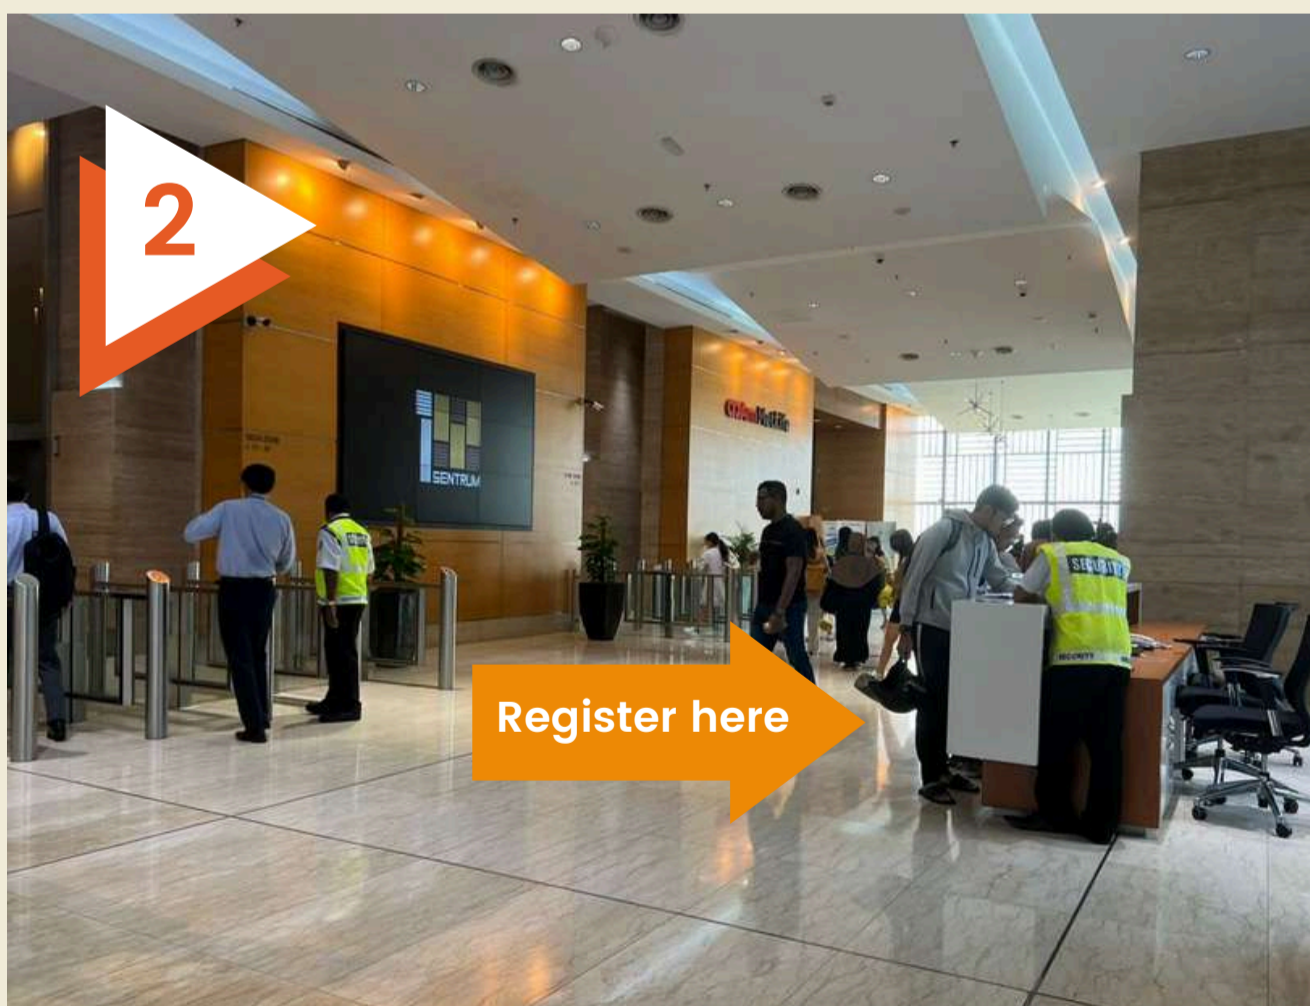

# CHECKPOINT

NU Sentral lift – Level 6 lobby

## EXIT NU SENTRAL LIFT AT LEVEL 6

Turn right & walk towards Dosz cafe.

Register at the lobby reception, the guards will then guide you to take the lift up to level 20.

You have arrived at WORQ Coworking Space!