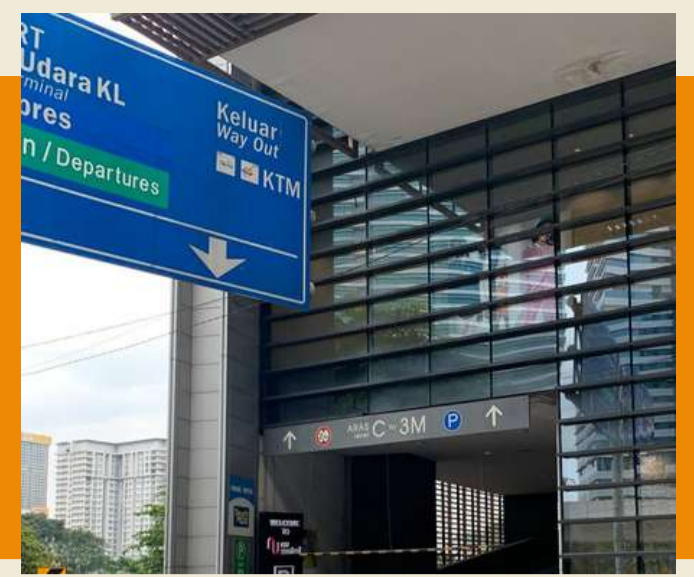

## TAXI / E-HAILING / DROP-OFF

Menara 1 Sentrum main entrance

NU Sentral Mall main entrance

## NU SENTRAL PARKING (B2)

Locate pillar H3 or H5 and take the lift to level 6.

# DRIVING

You may opt to park in NU Sentral

Locate exit LC1 or LC2 and take lift to level 6.

Locate pillar L1 5. Take lift in front of TOYWORLD or Menara 1 lift on the right to level 6.

Locate CM lift lobby and take lift to level 6.

Locate pillar 1M 9. Exit and take lift to level 6.