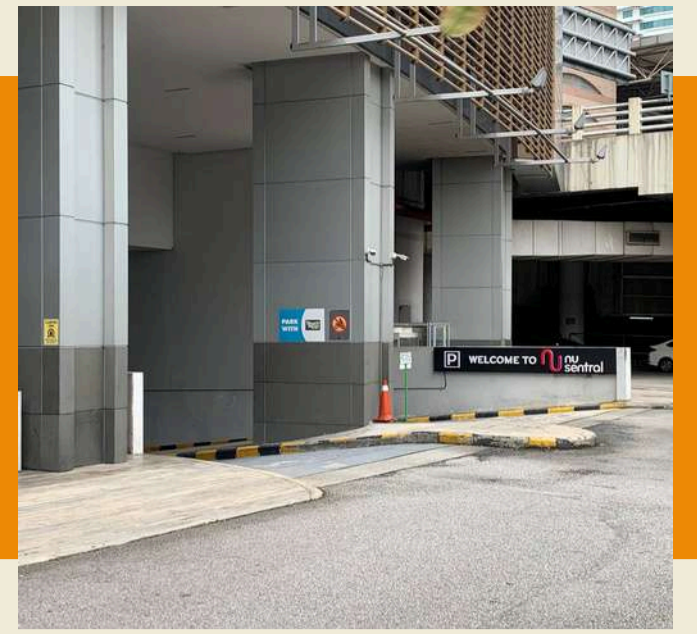

## NU SENTRAL PARKING (B2)

Locate pillar H3 or H5 and take the lift to level 6.

# DRIVING

You may opt to park in NU Sentral

Locate exit LC1 or LC2 and take lift to level 6.

Locate pillar L1 5. Take lift in front of TOYWORLD or Menara 1 lift on the right to level 6.

Locate CM lift lobby and take lift to level 6.

Locate pillar 1M 9. Exit and take lift to level 6.

# CHECKPOINT

Menara 1 Sentrum lift –  
Level 6 lobby reception