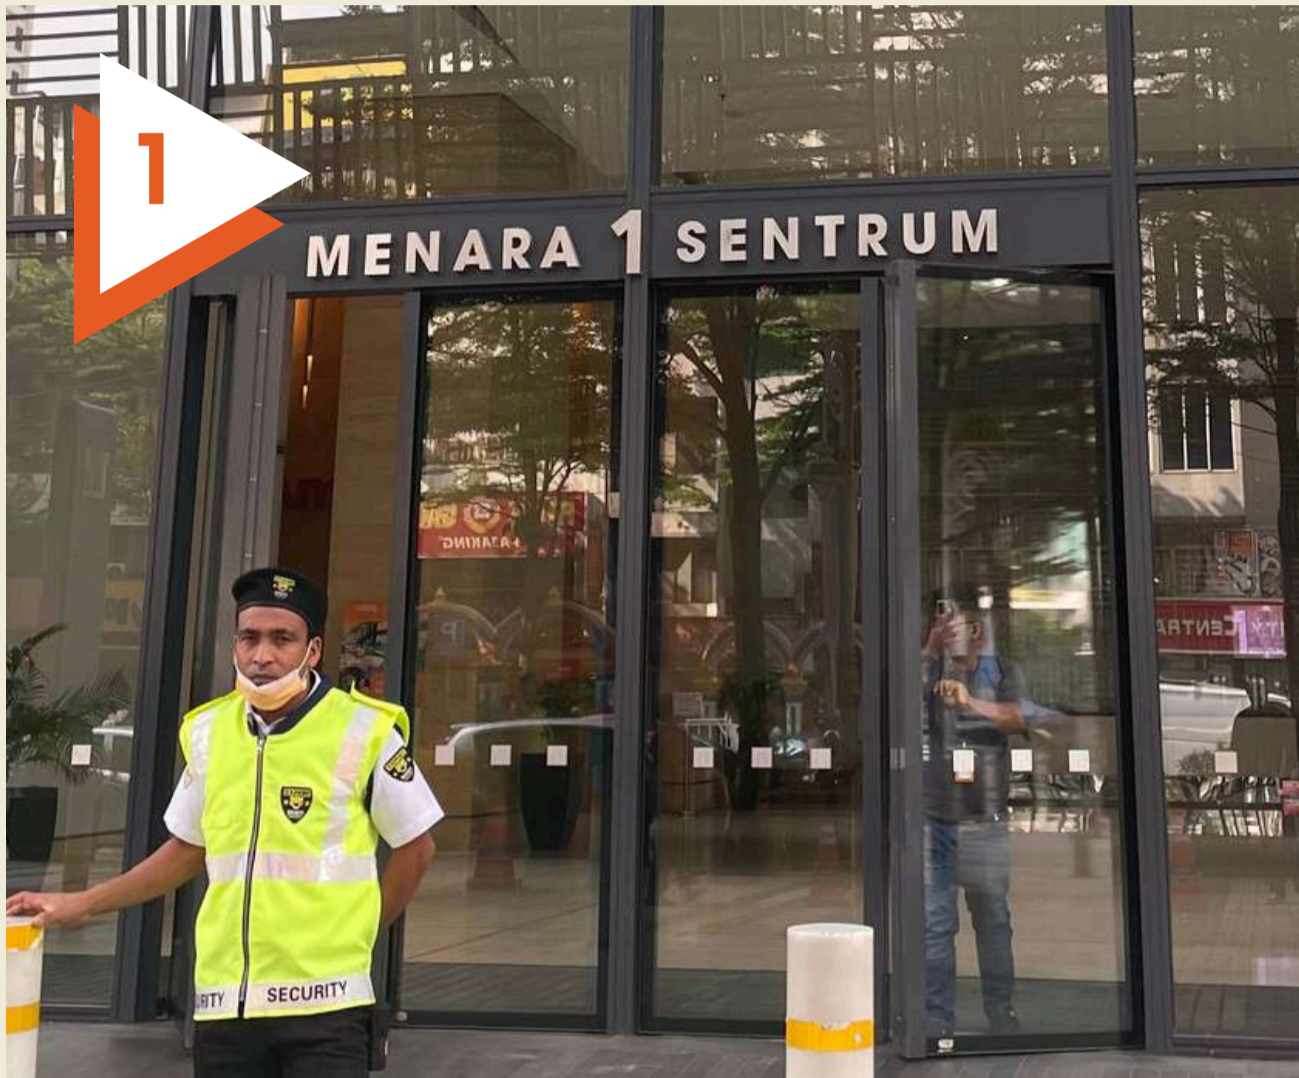

DROP-OFF

Menara 1 Sentrum main entrance

Enter the entrance of Menara 1 Sentrum and walk straight.