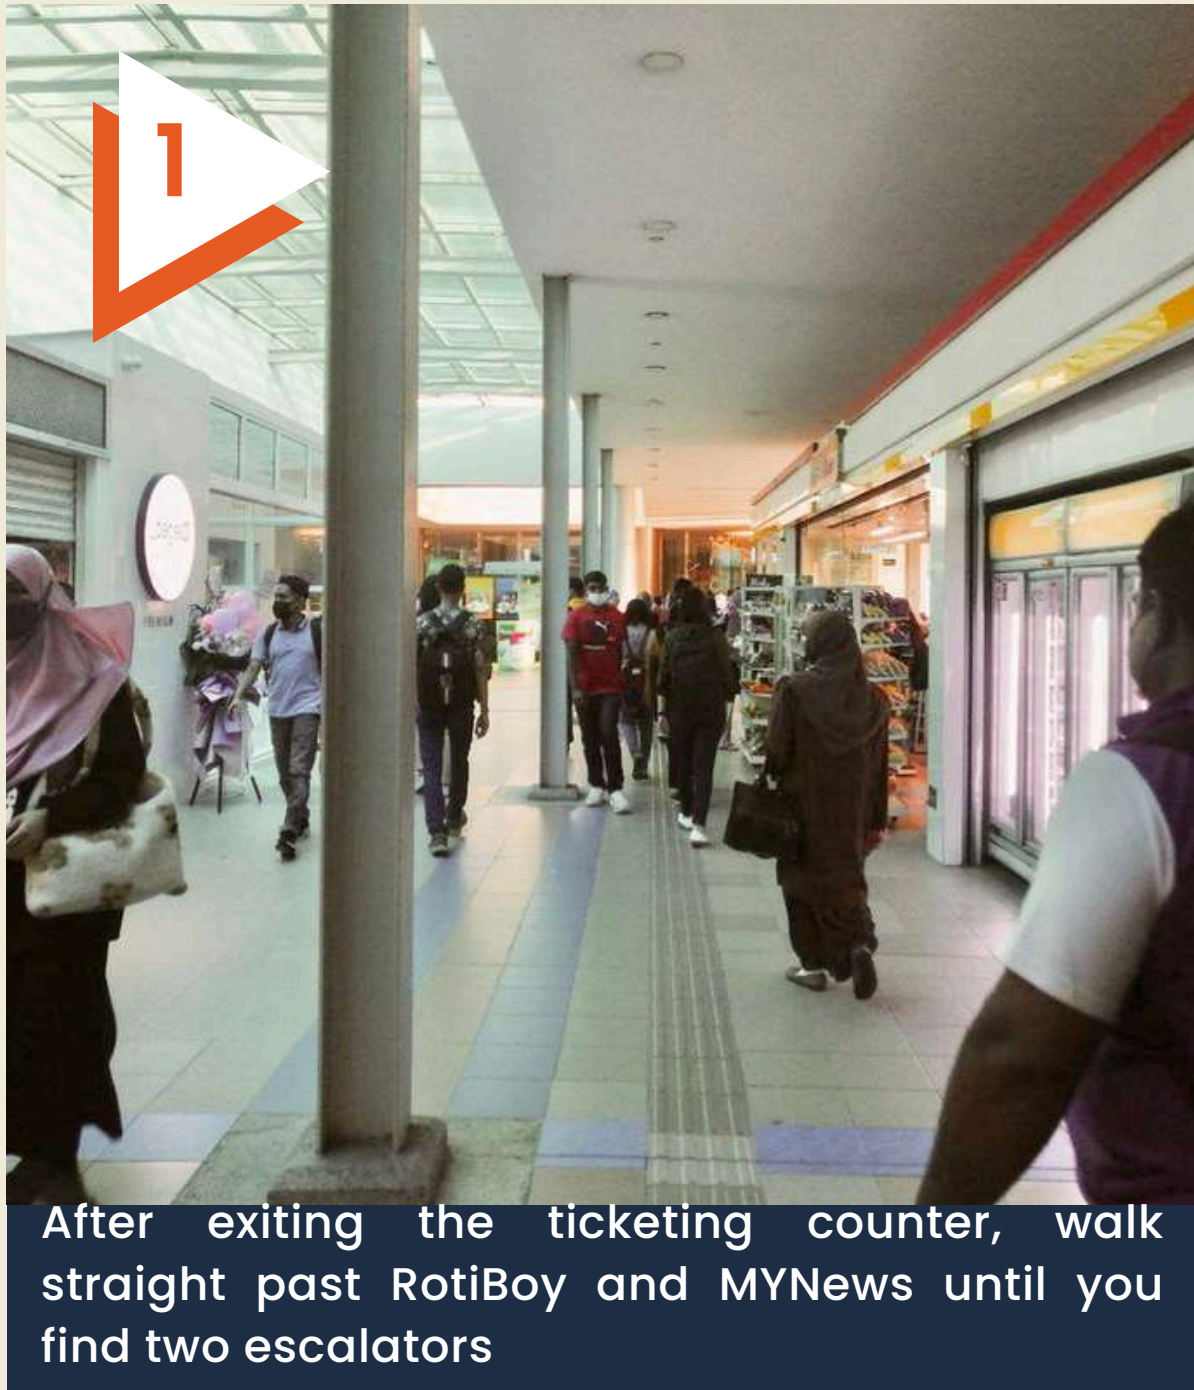

VIA LRT TO WORQ

Menara UOA Bangsar – Bangsar LRT