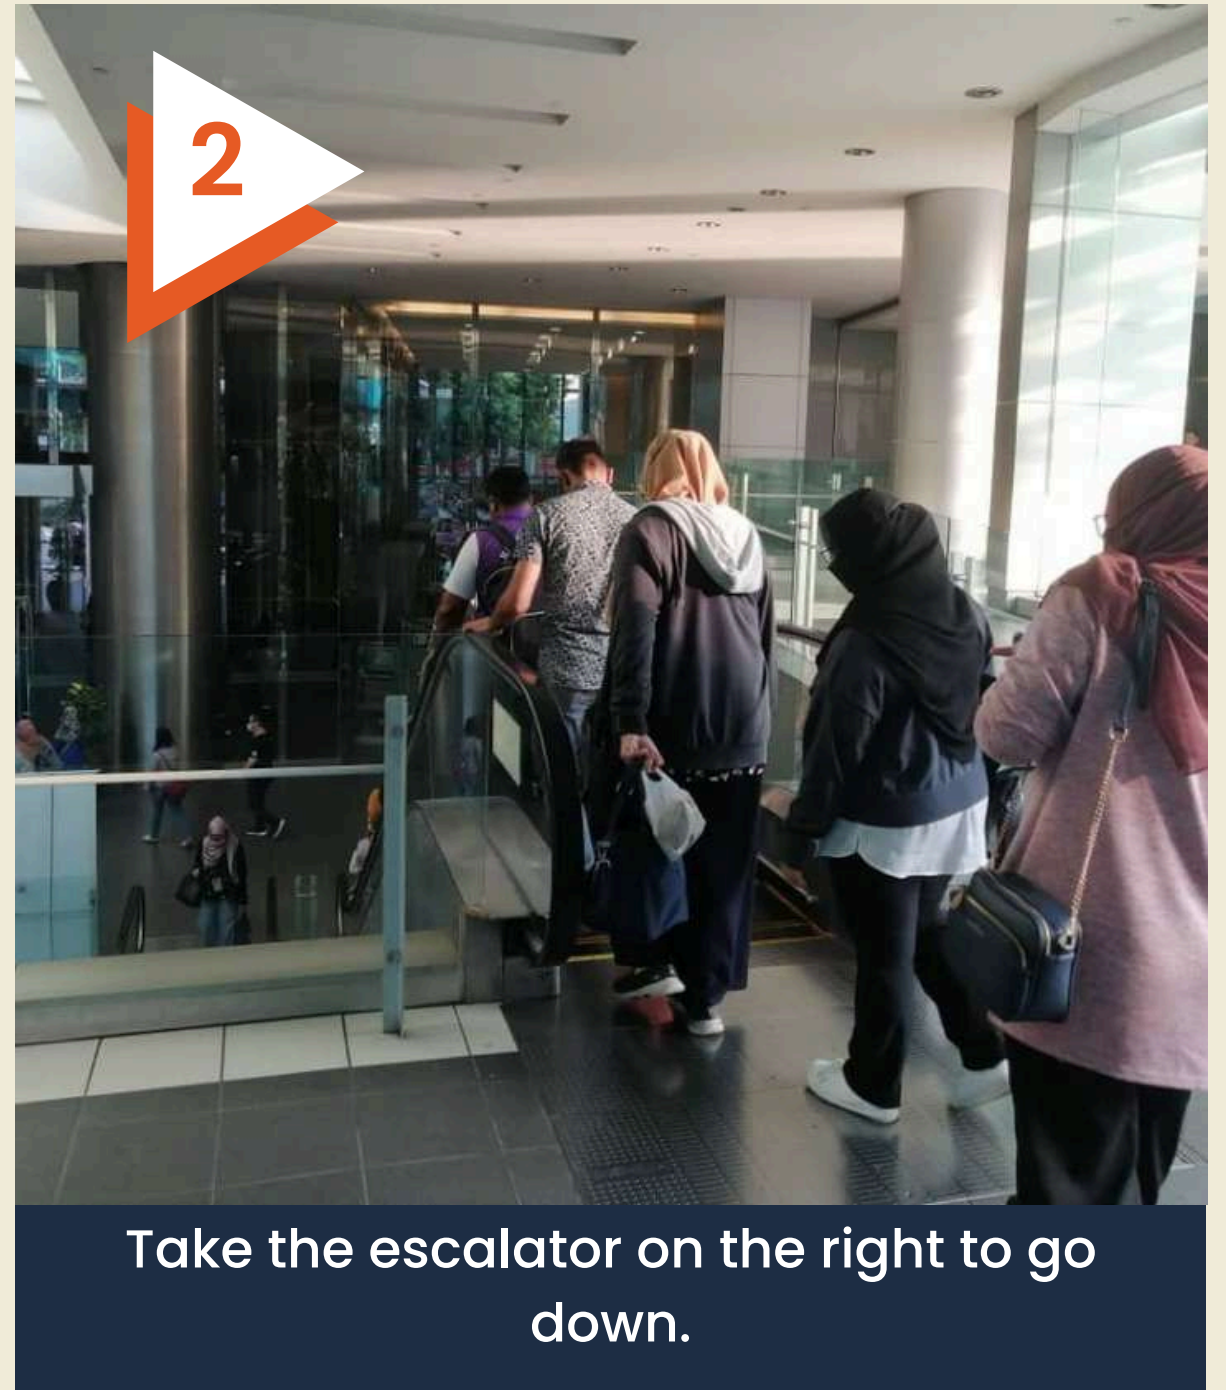

VIA LRT TO WORQ

Menara UOA Bangsar – Bangsar LRT