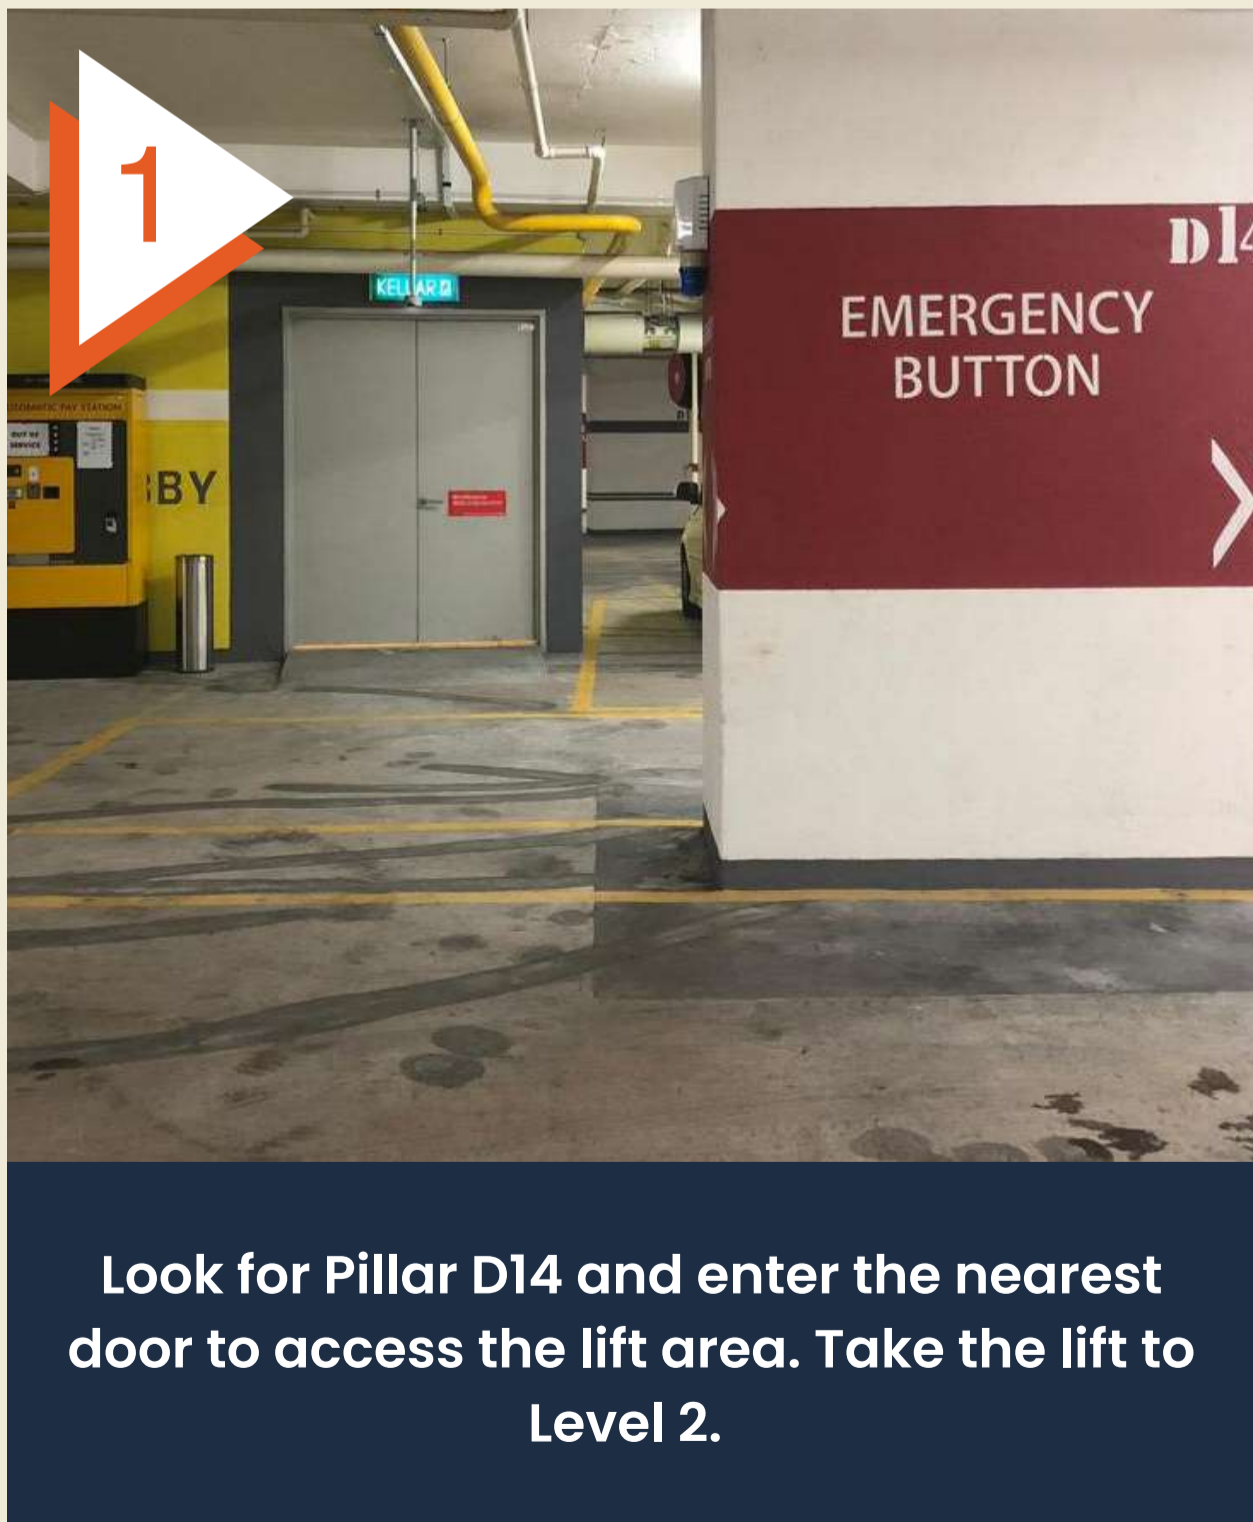

DRIVING

You may opt to park in Mezzanine

Follow the signage "Tower 3/ Shops/ Supermarket" and enter the door to the lift area. Take the lift to Level 1.

After exiting the lift, you will see the Tower 3 lobby on your right but do not enter the lobby.

Turn right and keep walking until you see the entrance to The Podium next to Xpress Food Cafe. Enter The Podium and exit to the other side.

The door to exit is beside Kobo Bakery and Juice & More.

 **From Carpark (Basement Level 1)**