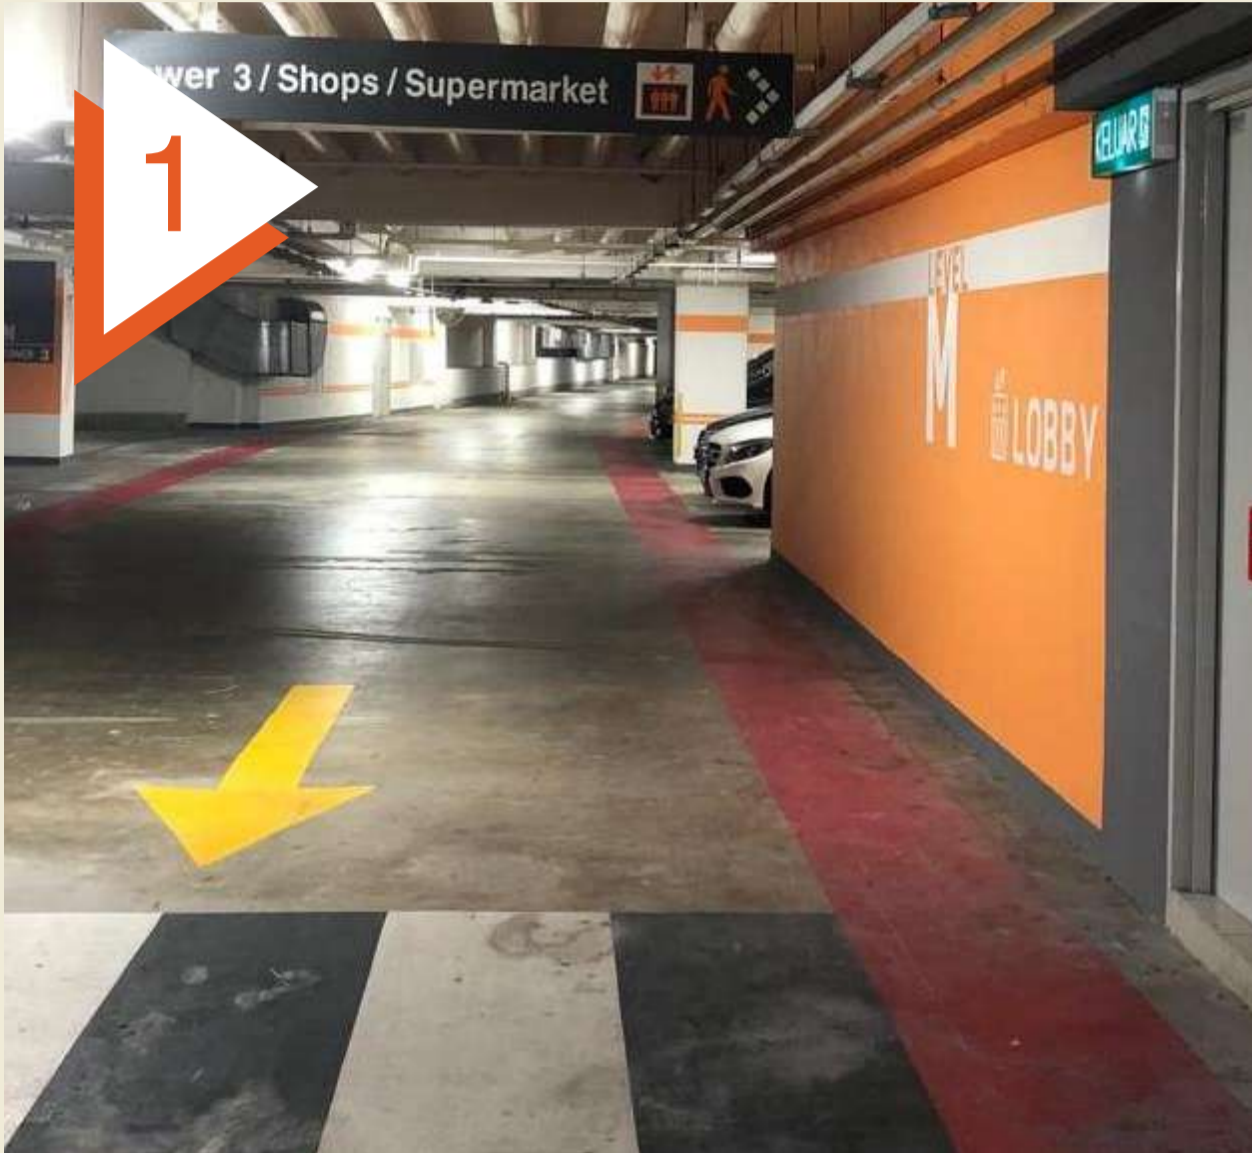

Scan for Waze
driving guide.

Have a safe journey to WORQ!

VIA LRT/KTM

UOA Business Park

Take the bridge link to UOA Business Park. The bridge link is located next to the KTM ticketing counter.

At the end of the bridge, turn left and follow signage to The Podium. You will pass by Vin Nexus and Shals on your way.

DRIVING

You may opt to park in Mezzanine

Follow the signage "Tower 3/ Shops/ Supermarket" and enter the door to the lift area. Take the lift to Level 1.

After exiting the lift, you will see the Tower 3 lobby on your right but do not enter the lobby.

Turn right and keep walking until you see the entrance to The Podium next to Xpress Food Cafe. Enter The Podium and exit to the other side.

The door to exit is beside Kobo Bakery and Juice & More.

 **From Carpark (Basement Level 1)**