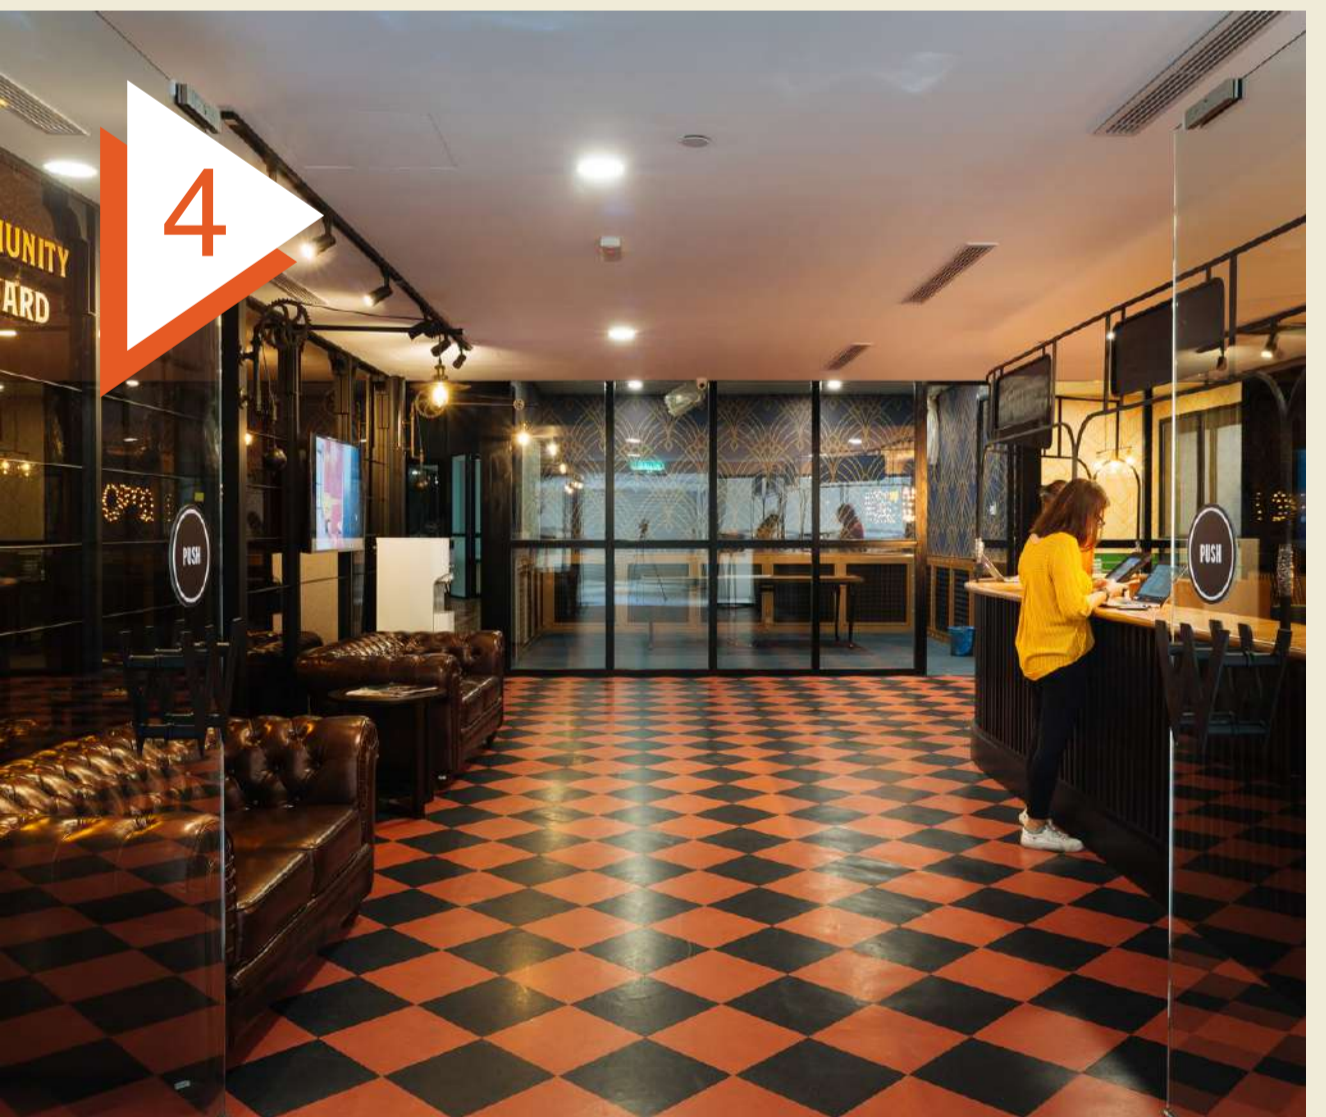

Walk all the way till the end and you'll see the LG1 elevator on your left. Take the lift to L3 and you'll arrive at WORQ!