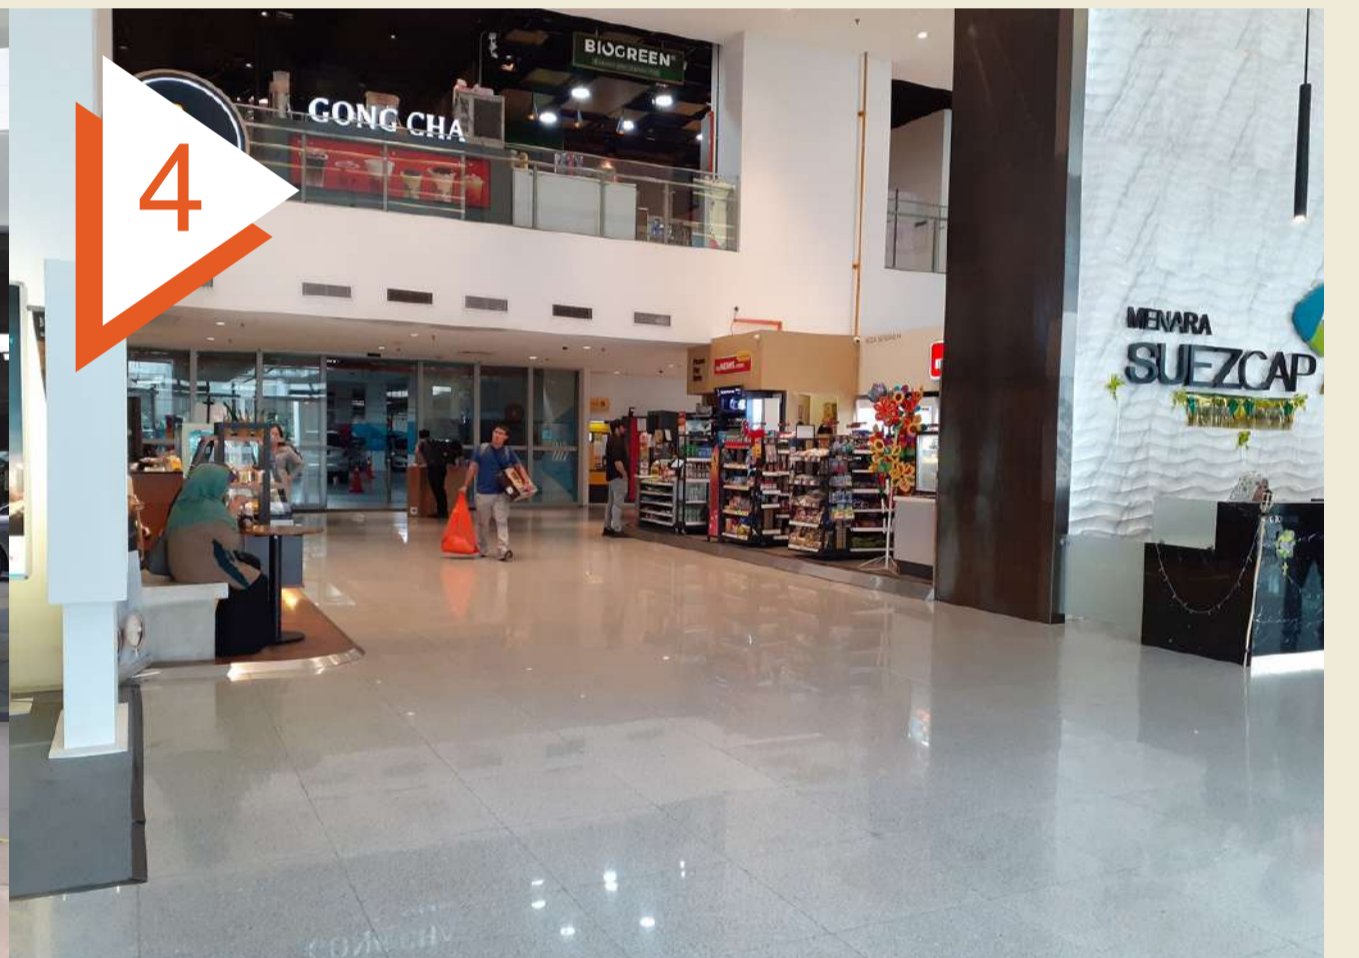

Enter through the building, walk past MyNews and take the elevator to L3 and you'll arrive at WORQ!