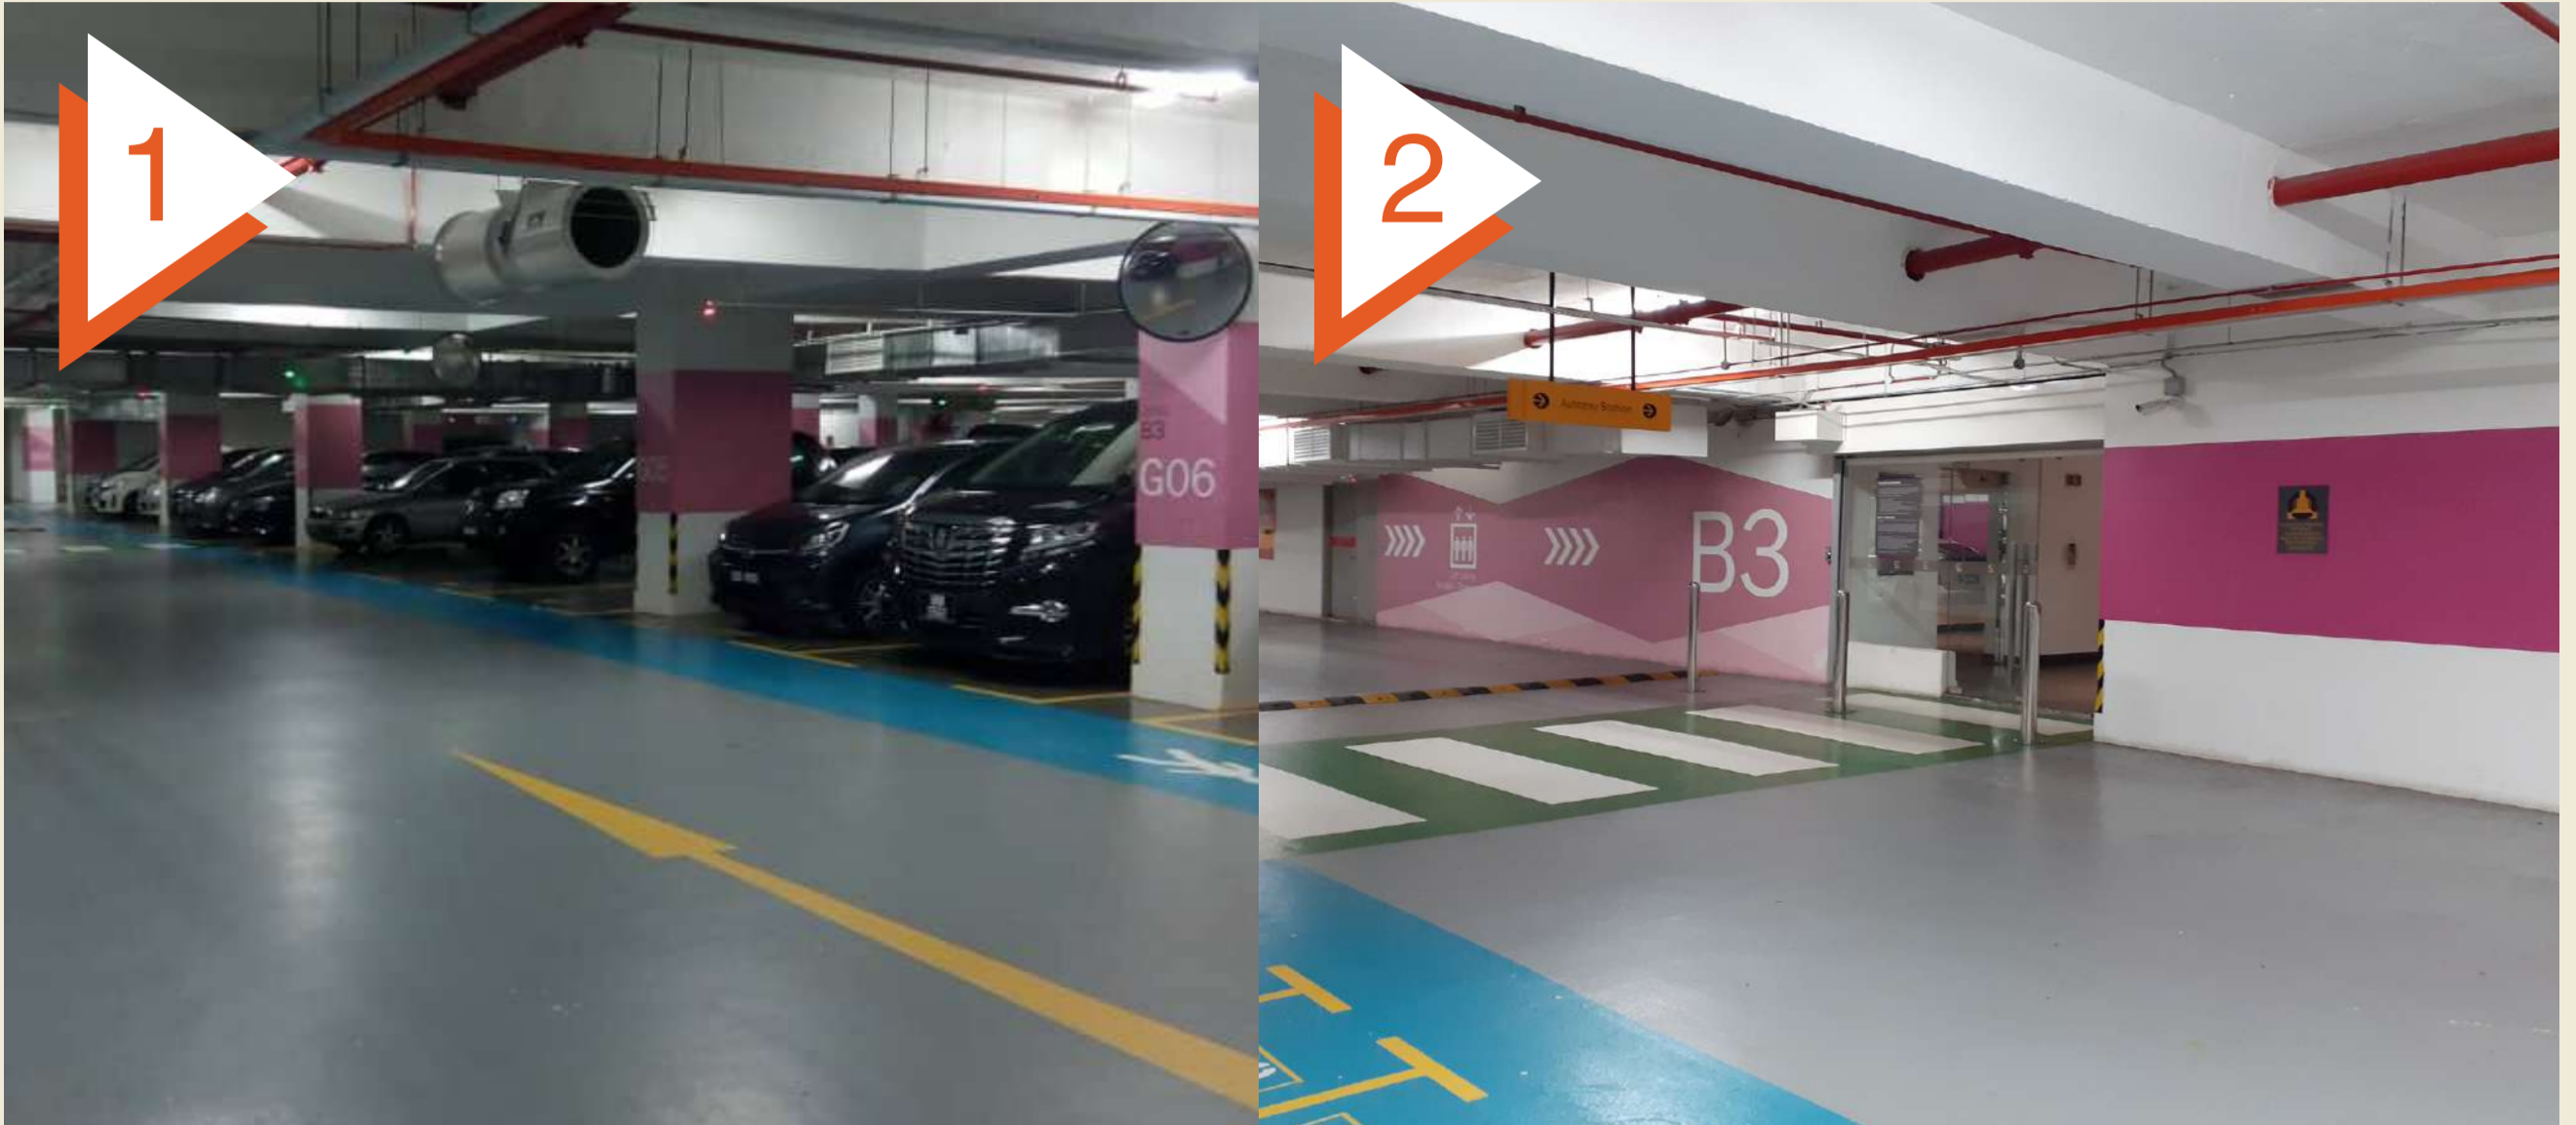

DRIVING

You may opt to park in Level B1 – B4

Look for Pillar F06 or G06 and enter the nearest door to access the lift area.