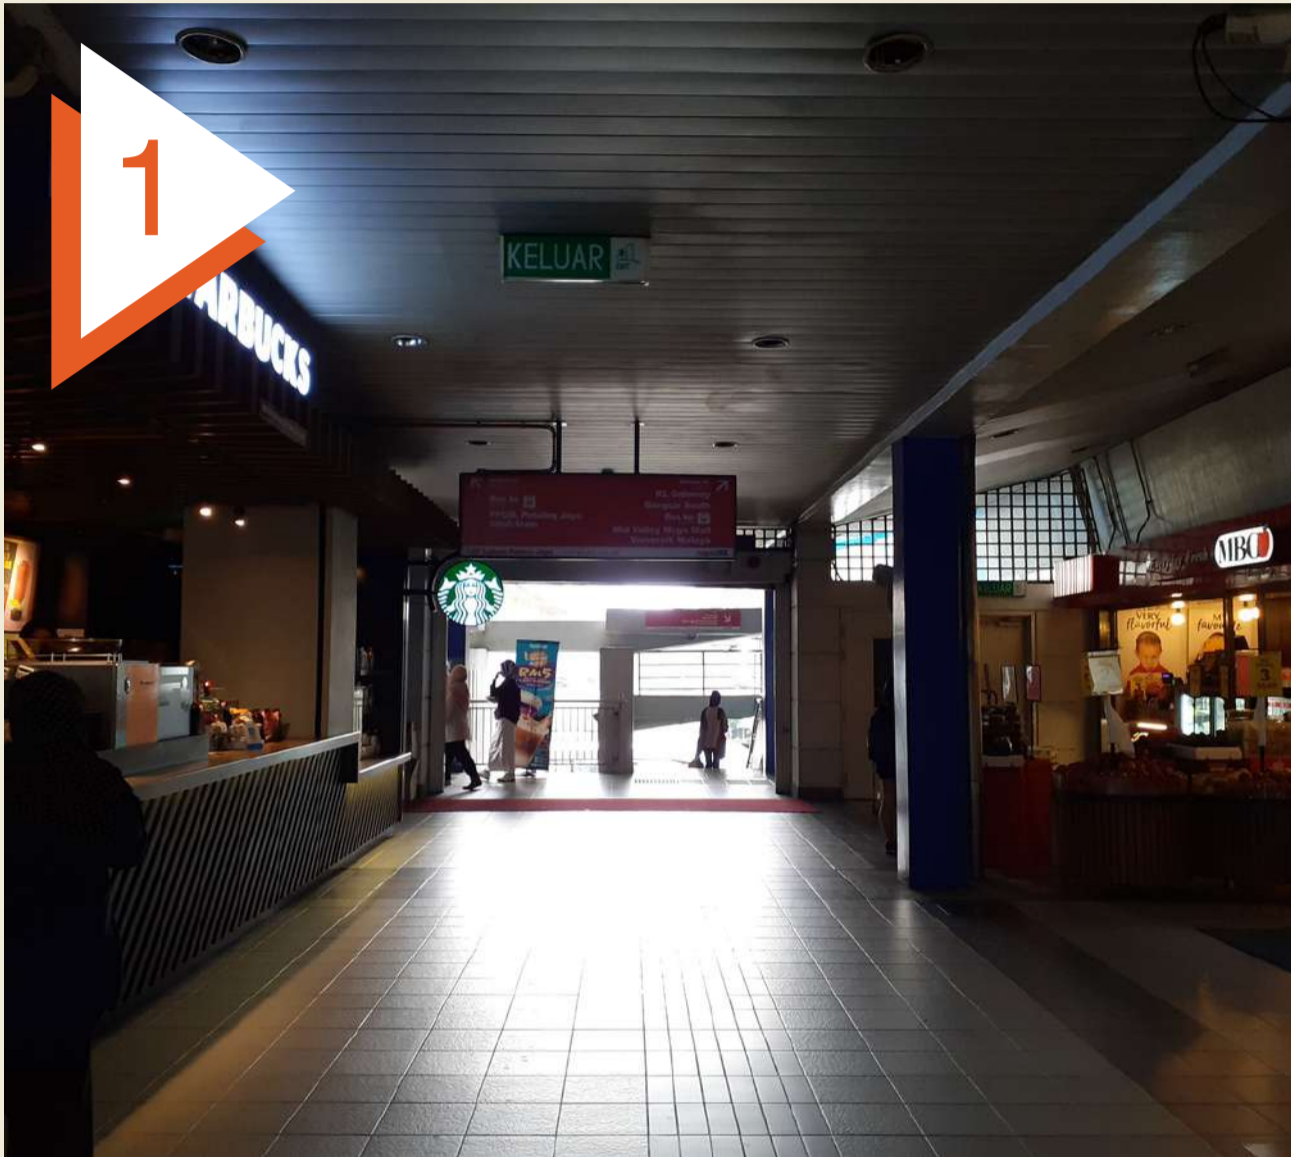

# VIA LRT

KL Gateway - Universiti LRT

After exiting the ticketing counter, walk past Starbucks and take a right. Take the escalator going up and walk through the tunnel all the way to the end.

At the end of the tunnel, take an escalator up to the storefront of H&M.